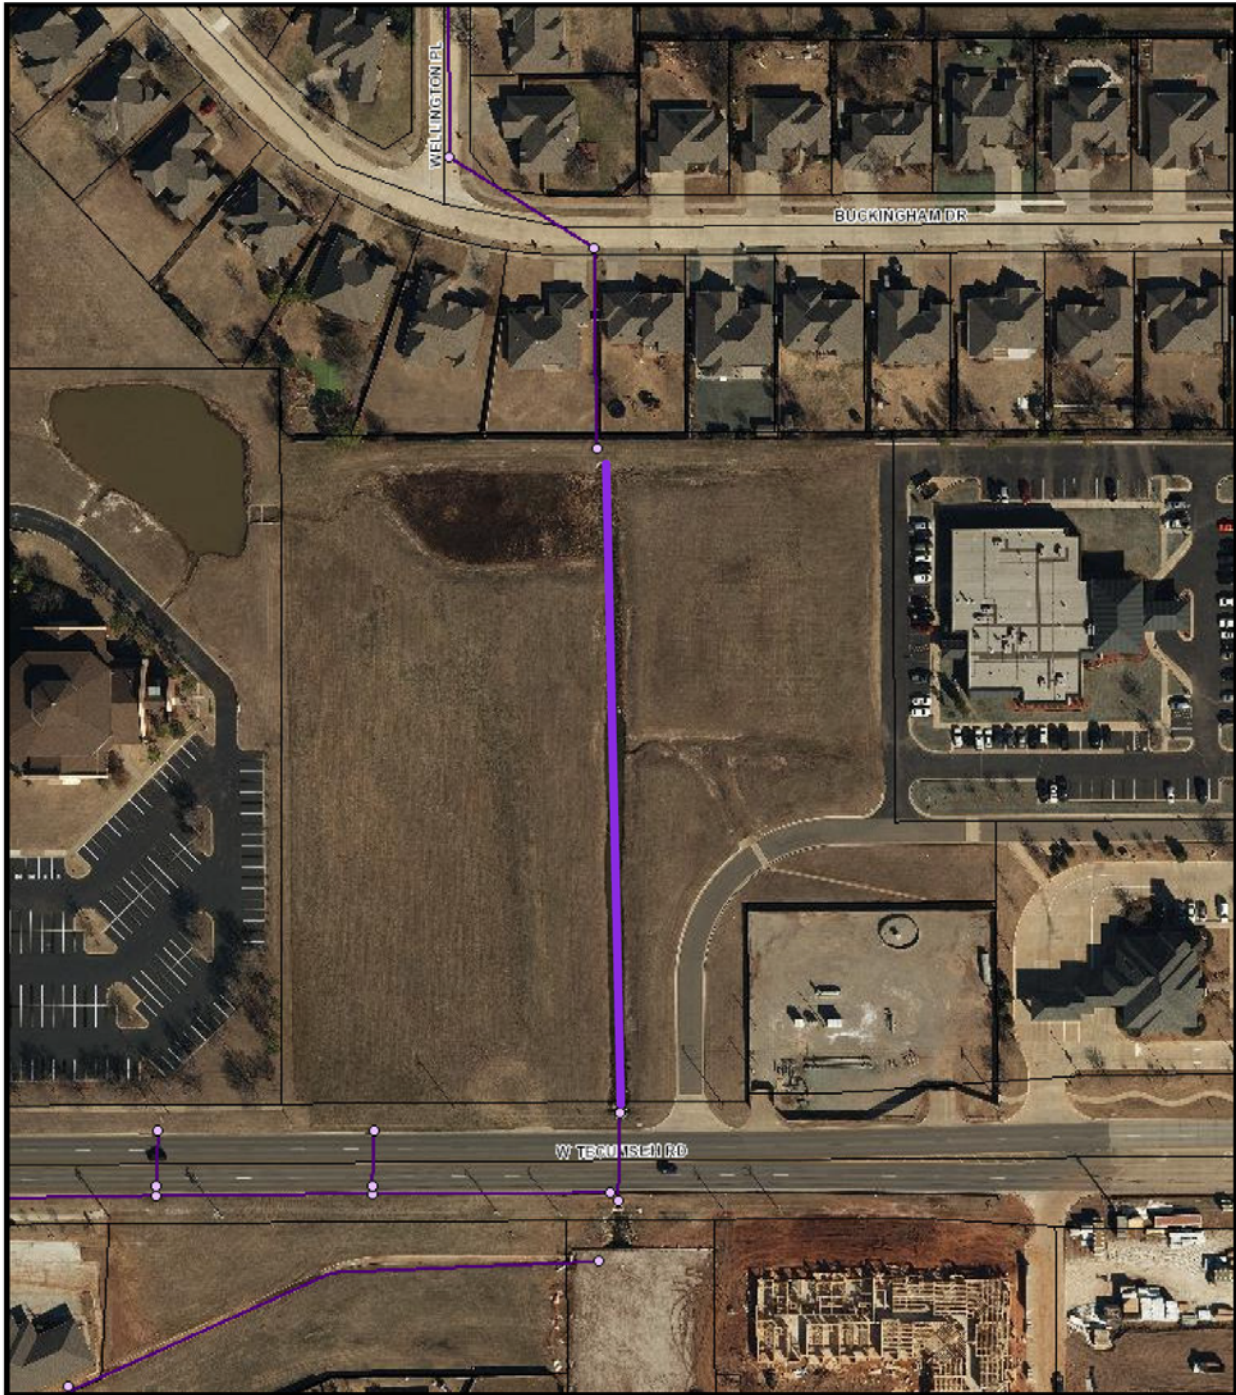

Attachment 2

36th Ave NW and Tecumseh Road

August 16, 2016

Map Produced by the City of Norman Geographic Information System Online Mapping Service.

The City of Norman assumes no responsibility for errors or omissions in the information presented.

0 60 120 Feet
A scale bar showing 0, 60, and 120 feet.