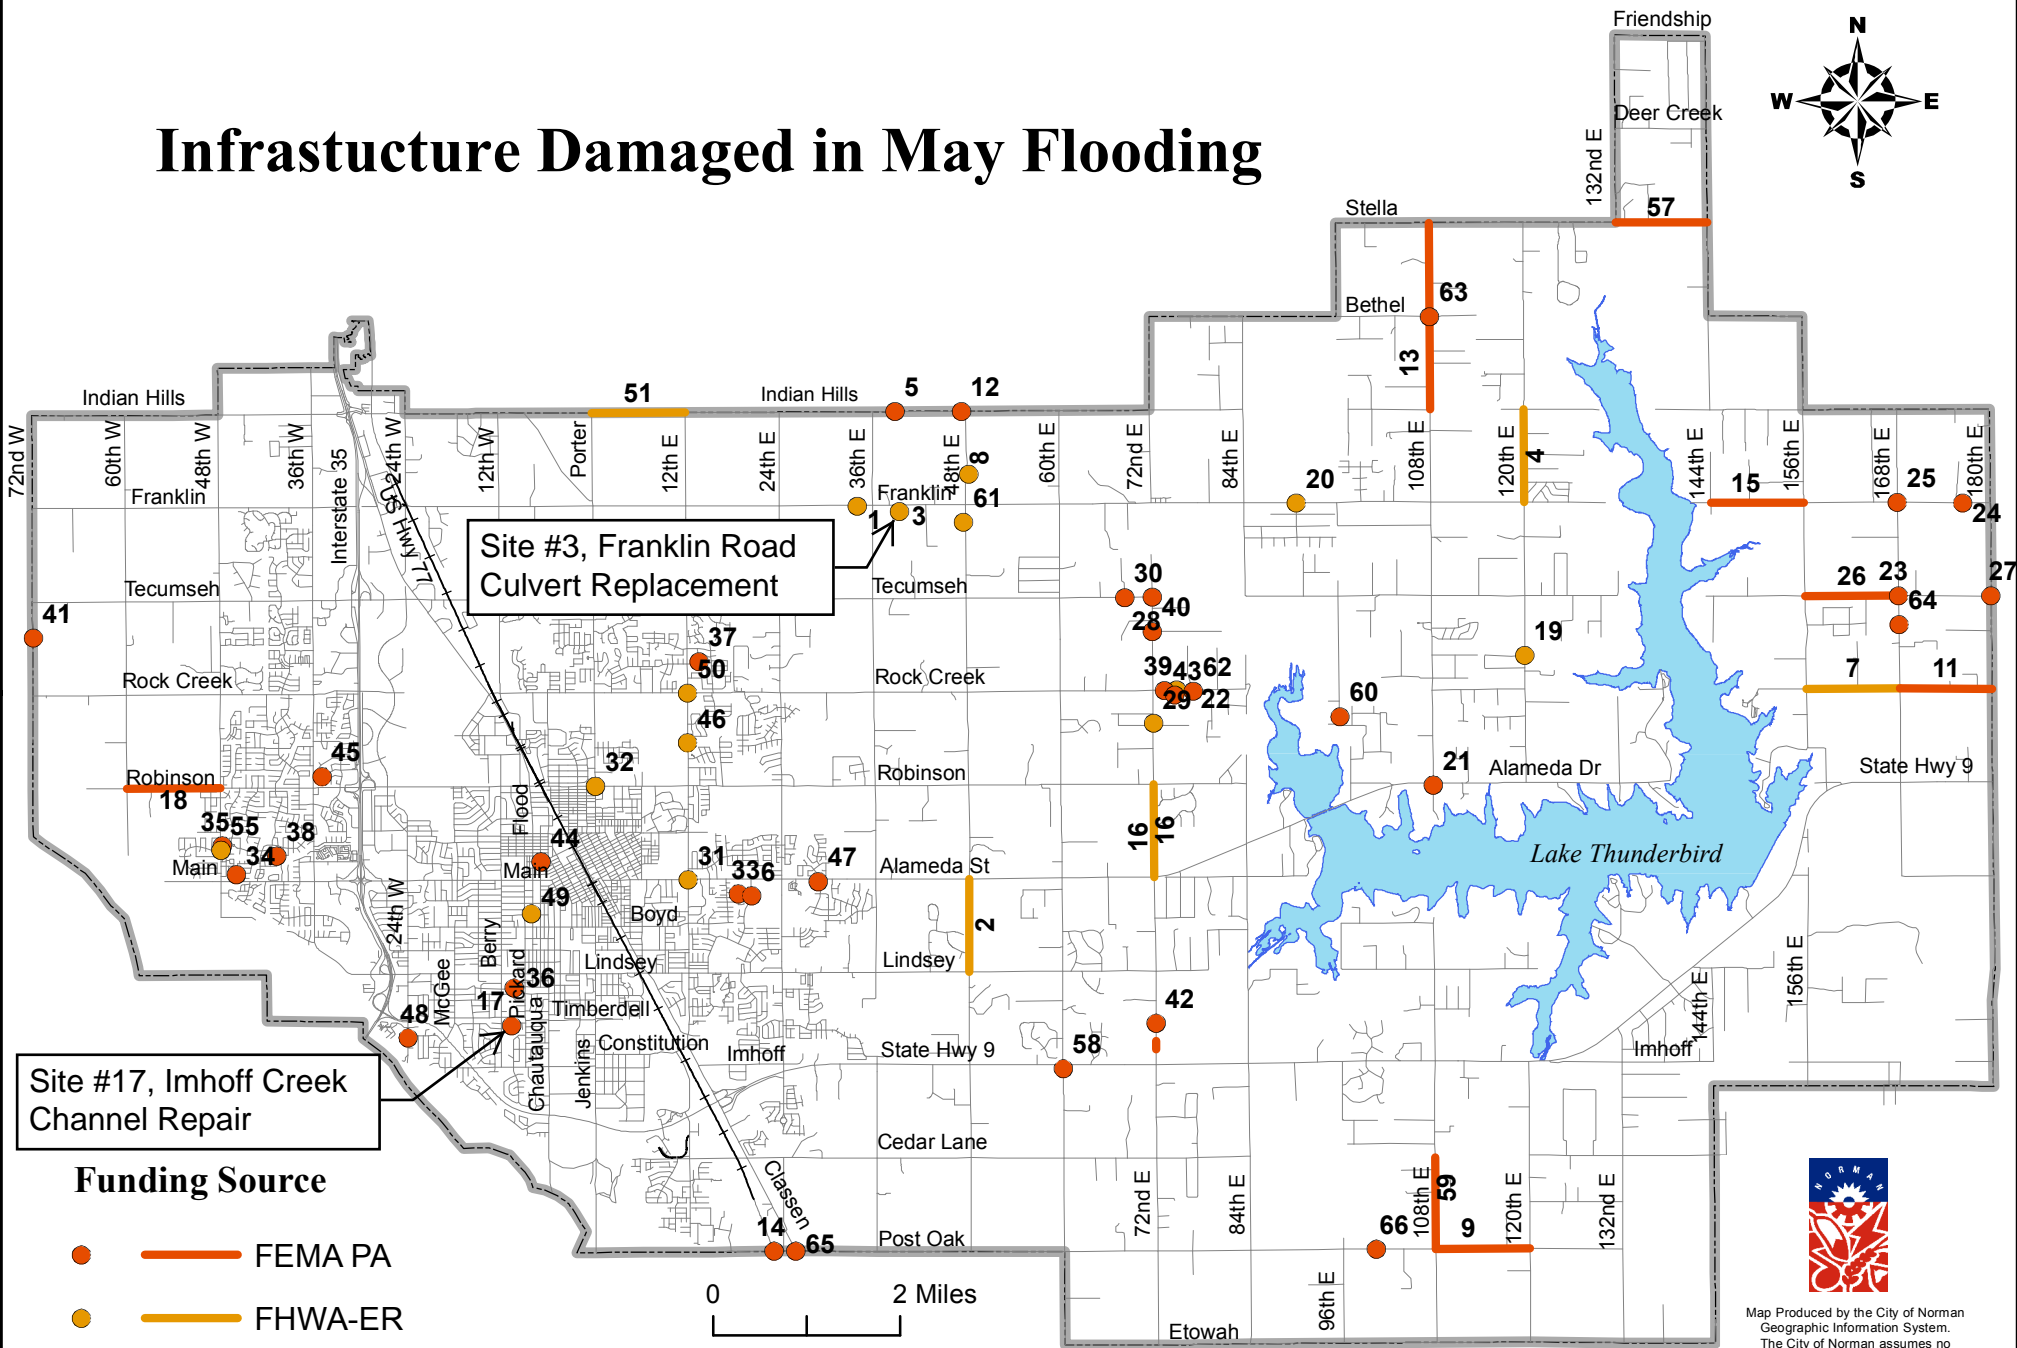

# Infrastructure Damaged in May Flooding

November 2015

Map Produced by the City of Norman Geographic Information System. The City of Norman assumes no responsibility for errors or omissions in the information presented.