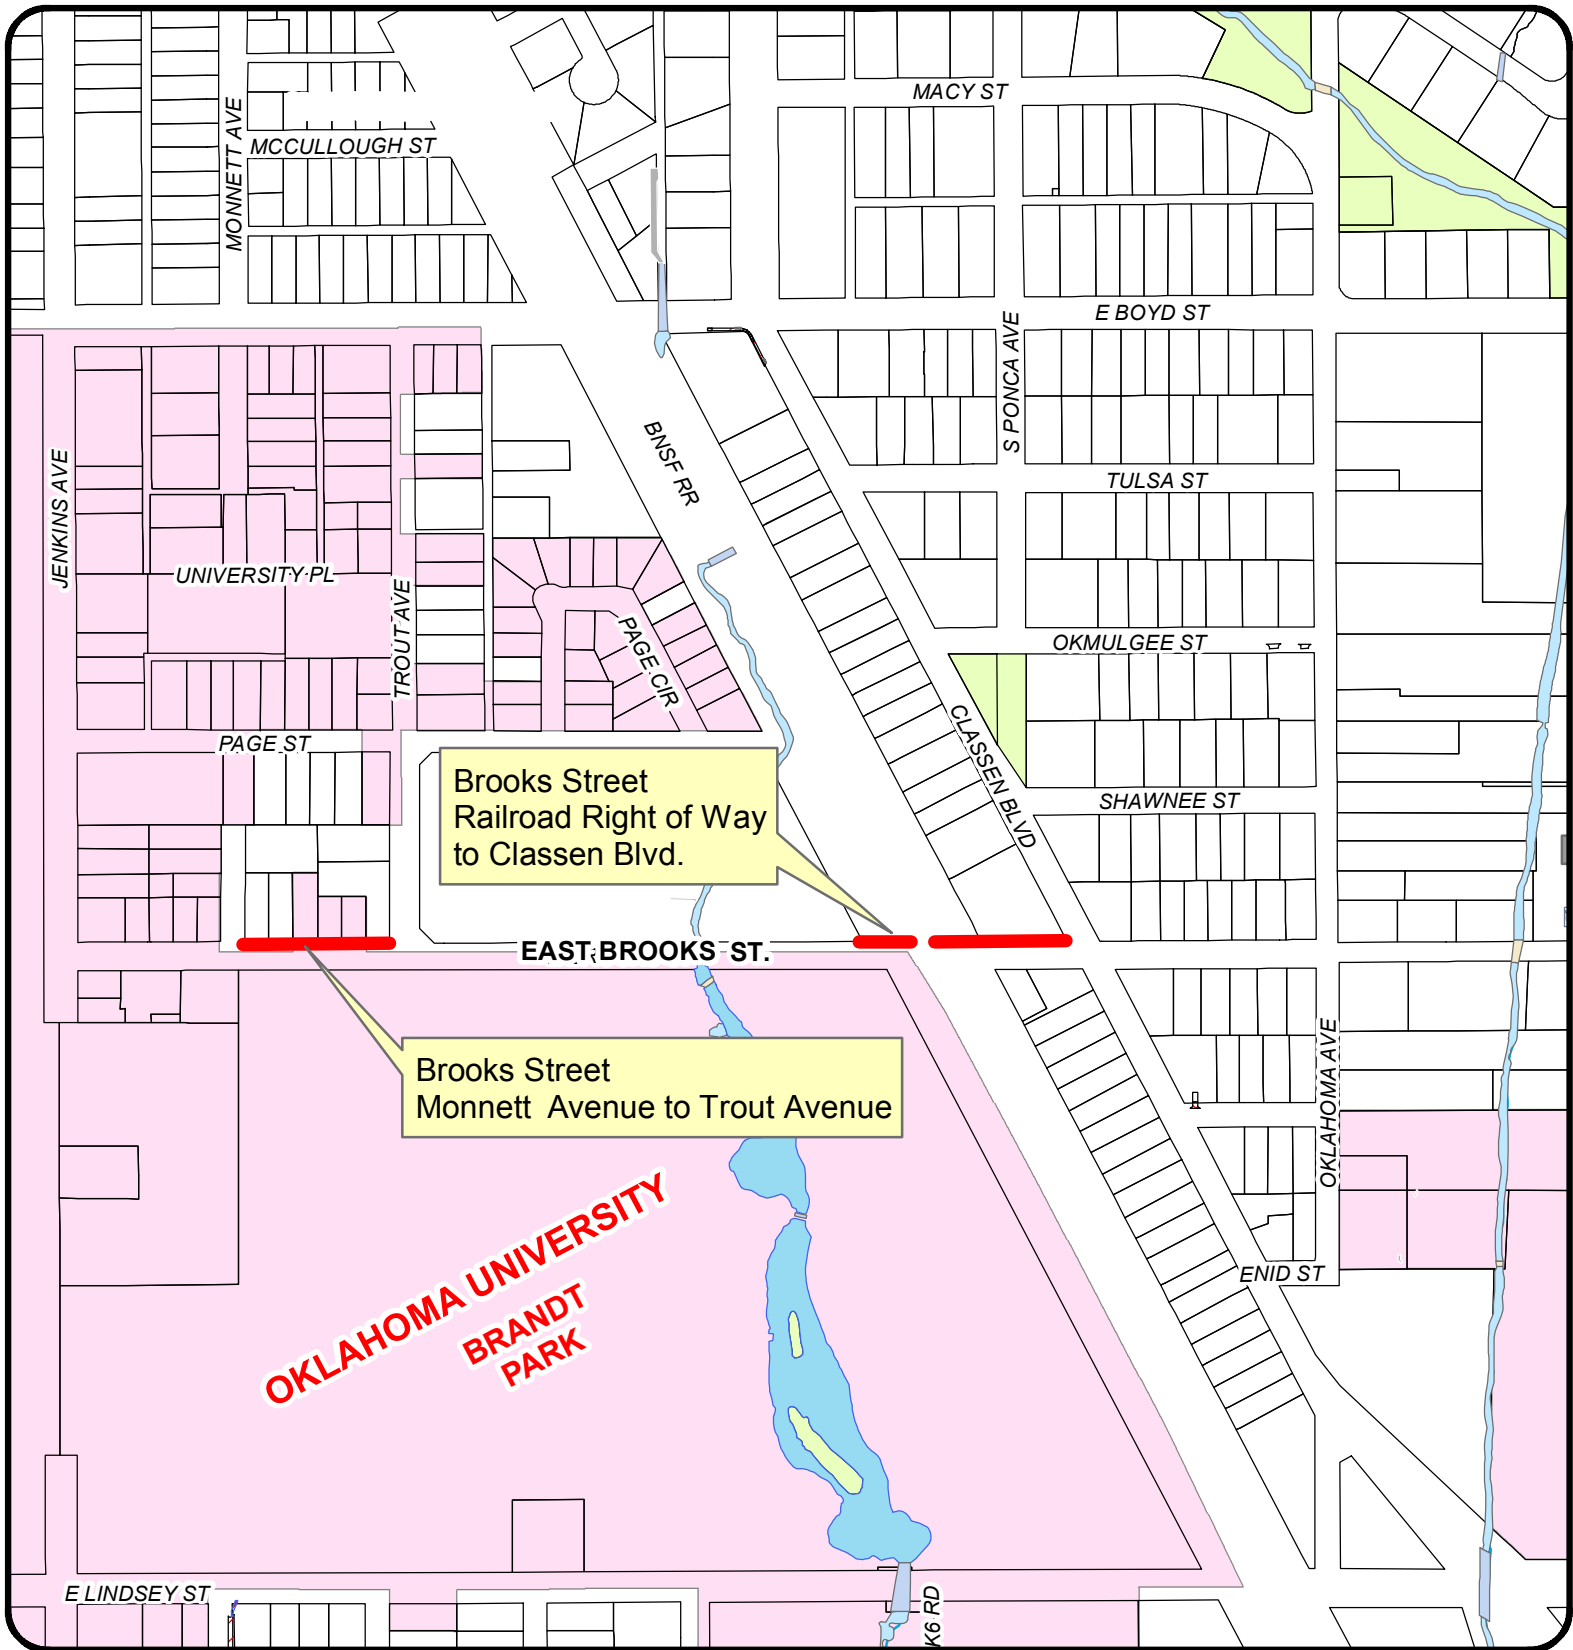

**LOCATION MAP**  
**FYE 2021 CIP Sidewalks**  
**Berry Road & Cruce Street**

**LOCATION MAP**  
**FYE 2021**  
**CAPITAL IMPROVEMENT SIDEWALKS PROJECT**  
**WEST MAIN STREET**

**LOCATION MAP**  
**FYE 2021 CIP Sidewalks**  
**Brooks Street**  
**Monnett Ave. to Trout Ave. &**  
**Railroad ROW to Classen Boulevard**