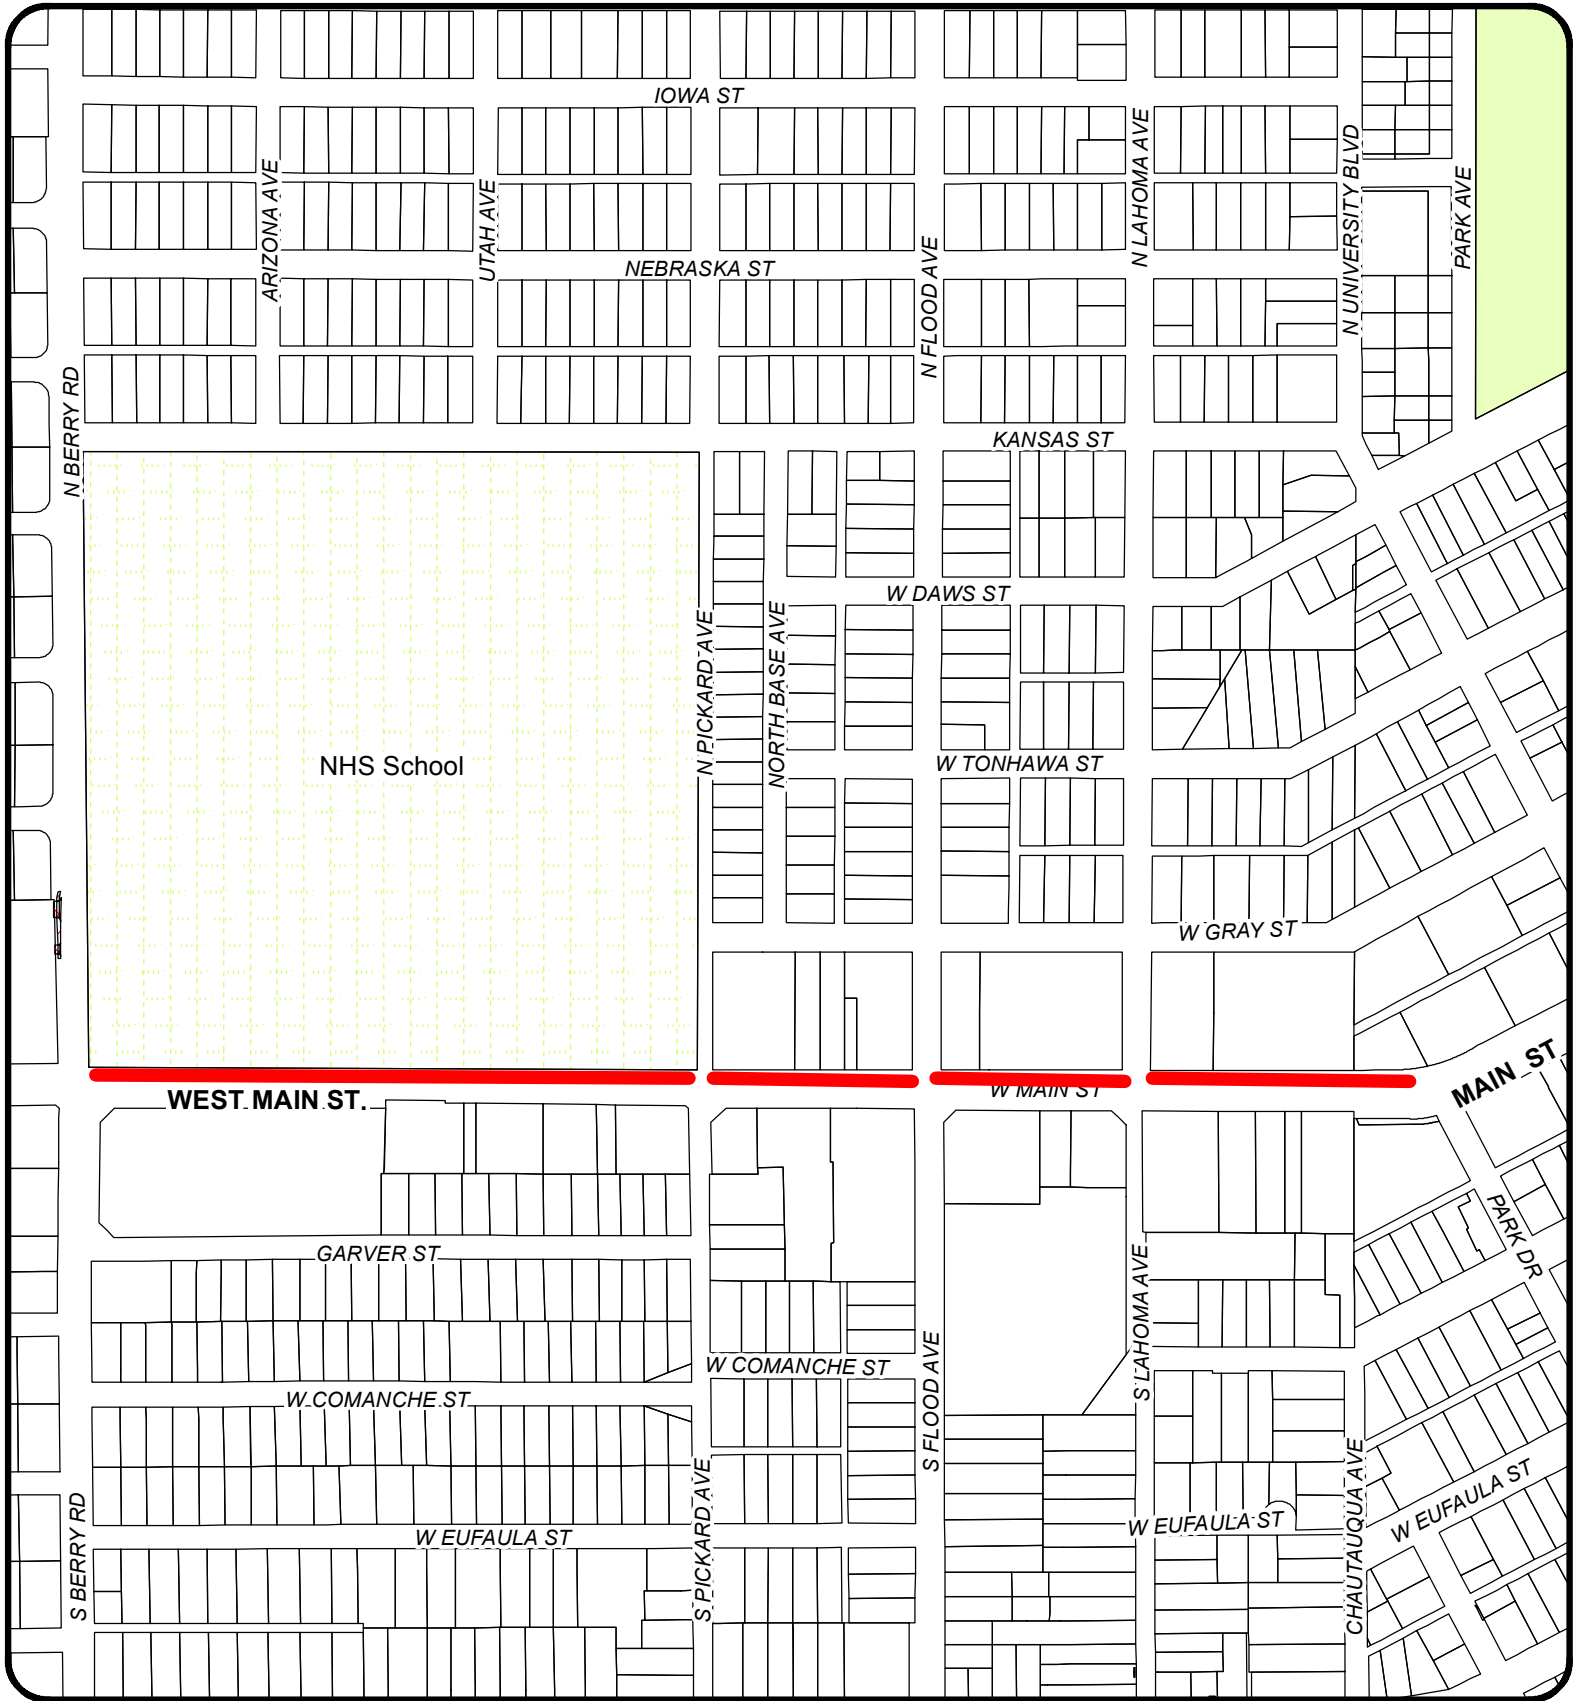

**LOCATION MAP**  
**FYE 2021 CIP Sidewalks**  
**Berry Road & Cruce Street**

**LOCATION MAP**  
**FYE 2021**  
**CAPITAL IMPROVEMENT SIDEWALKS PROJECT**  
**WEST MAIN STREET**

**LOCATION MAP**  
**FYE 2021 CIP Sidewalks**  
**Brooks Street**  
**Monnett Ave. to Trout Ave. &**  
**Railroad ROW to Classen Boulevard**