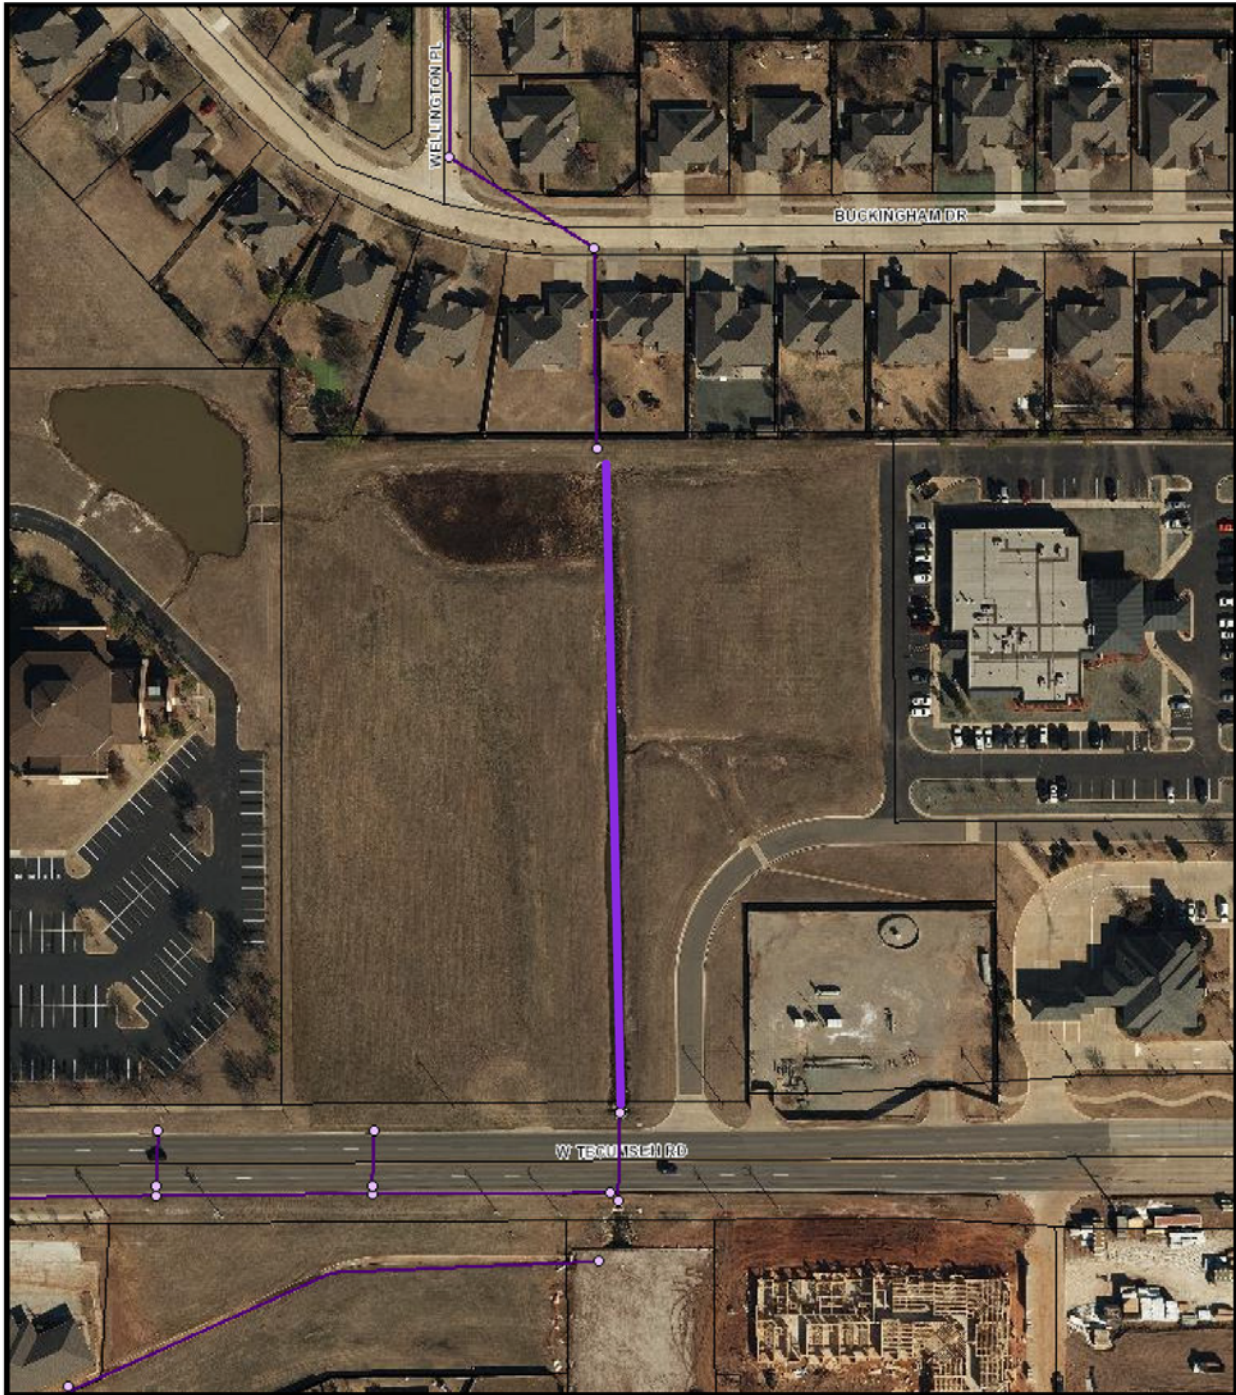

Attachment 2

36th Ave NW and Tecumseh Road

August 16, 2016

Map Produced by the City of Norman Geographic Information System Online Mapping Service.

The City of Norman assumes no responsibility for errors or omissions in the information presented.

0 60 120 Feet
[Scale bar with markings at 0, 60, and 120 feet]