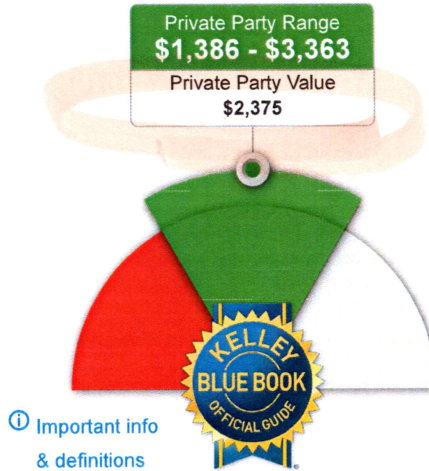

# 2004 Mitsubishi Eclipse GTS Spyder Convertible 2D

near **Norman, OK 73071** [Mileage: 138,499](#) [Edit Options](#) **4.6** ★ (957 Ratings) [Write a review](#)

 **Recalls: 3 Recalls Found** [→](#)

 **Next Service: 142,500 miles** [→](#)

Condition: **Good** [v](#)

Valid for ZIP Code **73071** through **09/22/2020**

**4.6** ★ (957 Ratings)

[Write a review](#)

Advertisement

Ad

**Popular Now** Best SUV Deals in April 2020