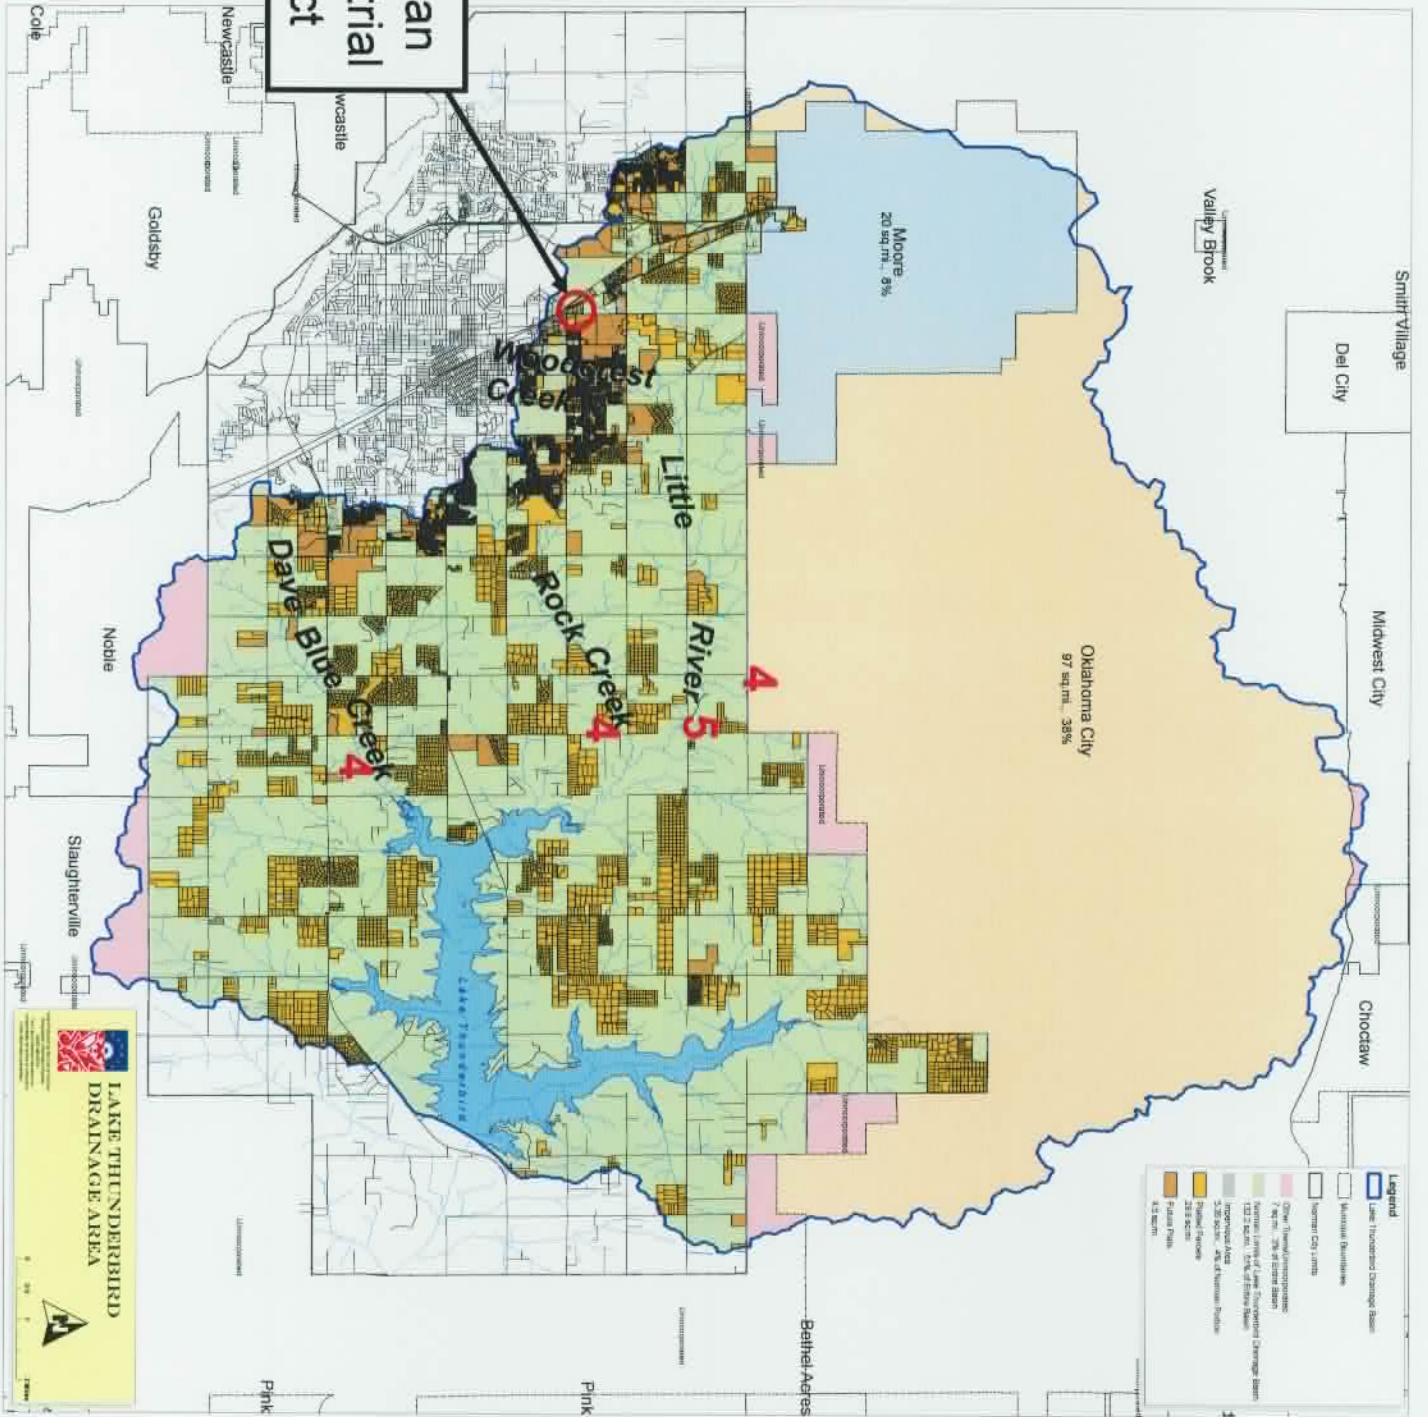

Milligan Industrial Tract Addition

Milligan Industrial Tract Addition

Milligan Industrial Tract

LAKE THUNDERBIRD DRAINAGE AREA

Scale: 0 1 2 3 4 5 6 7 8 9 10 Miles

North Arrow

WQPZ Engineered Alternatives