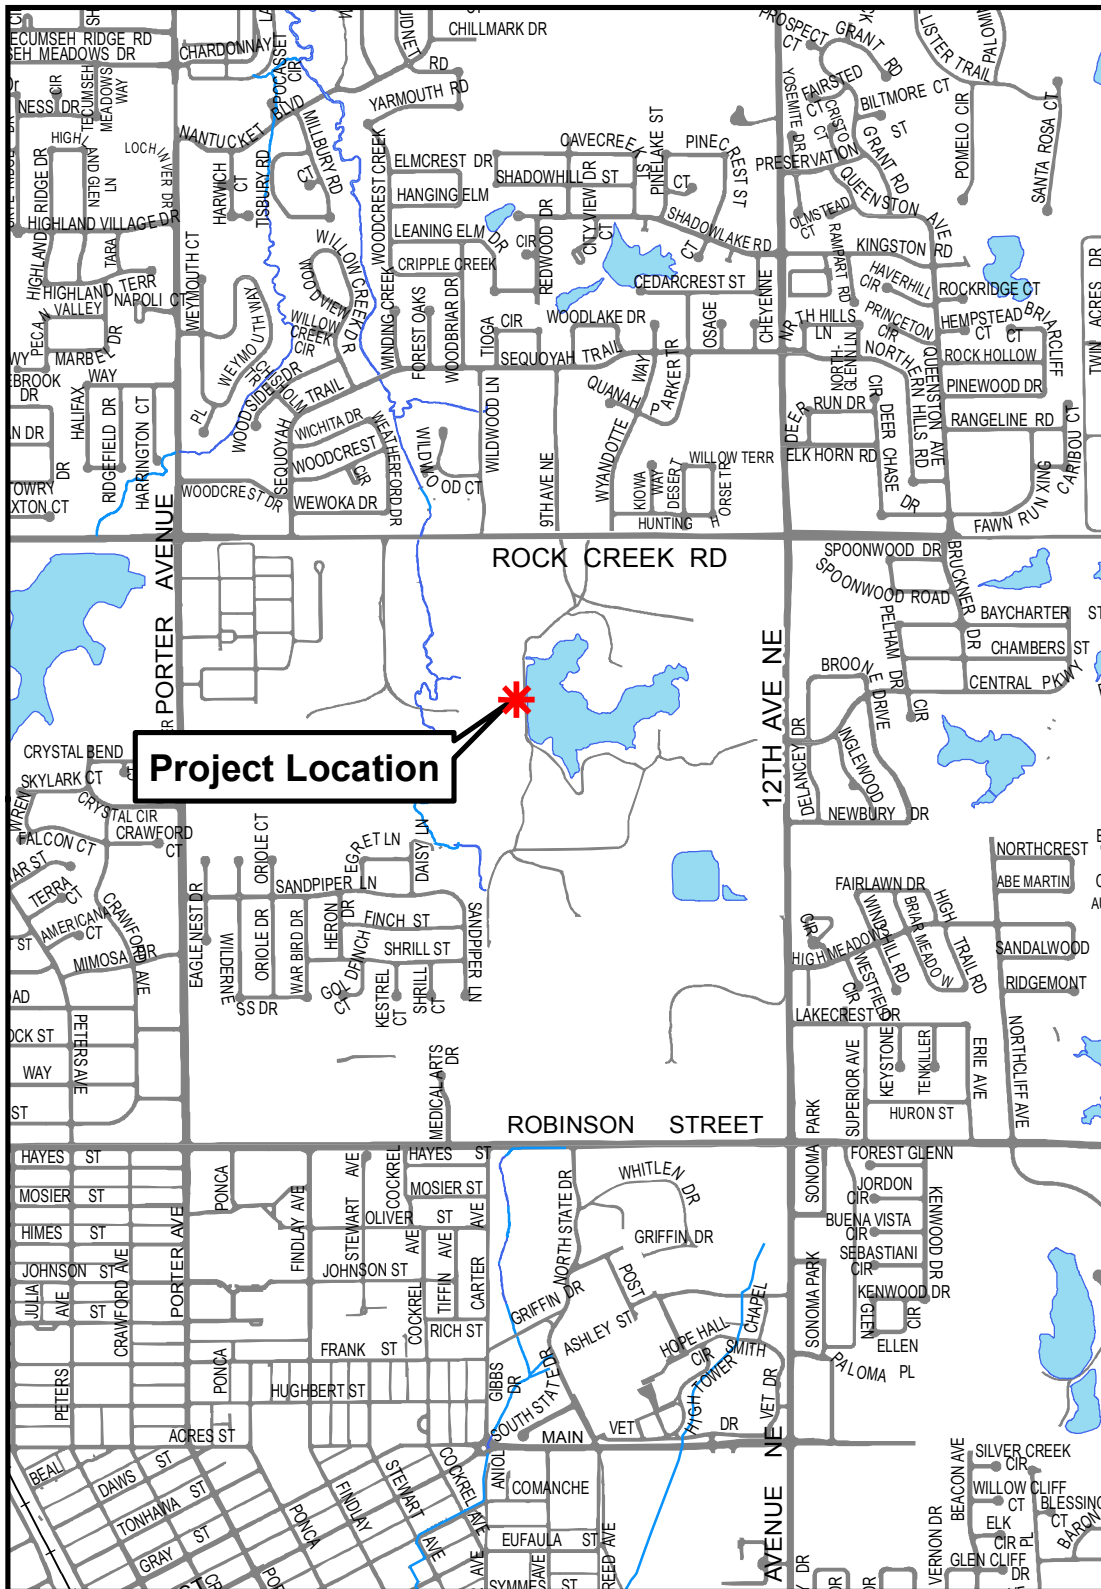

Sutton Wilderness Lake Dam Project Location Map

Project Location