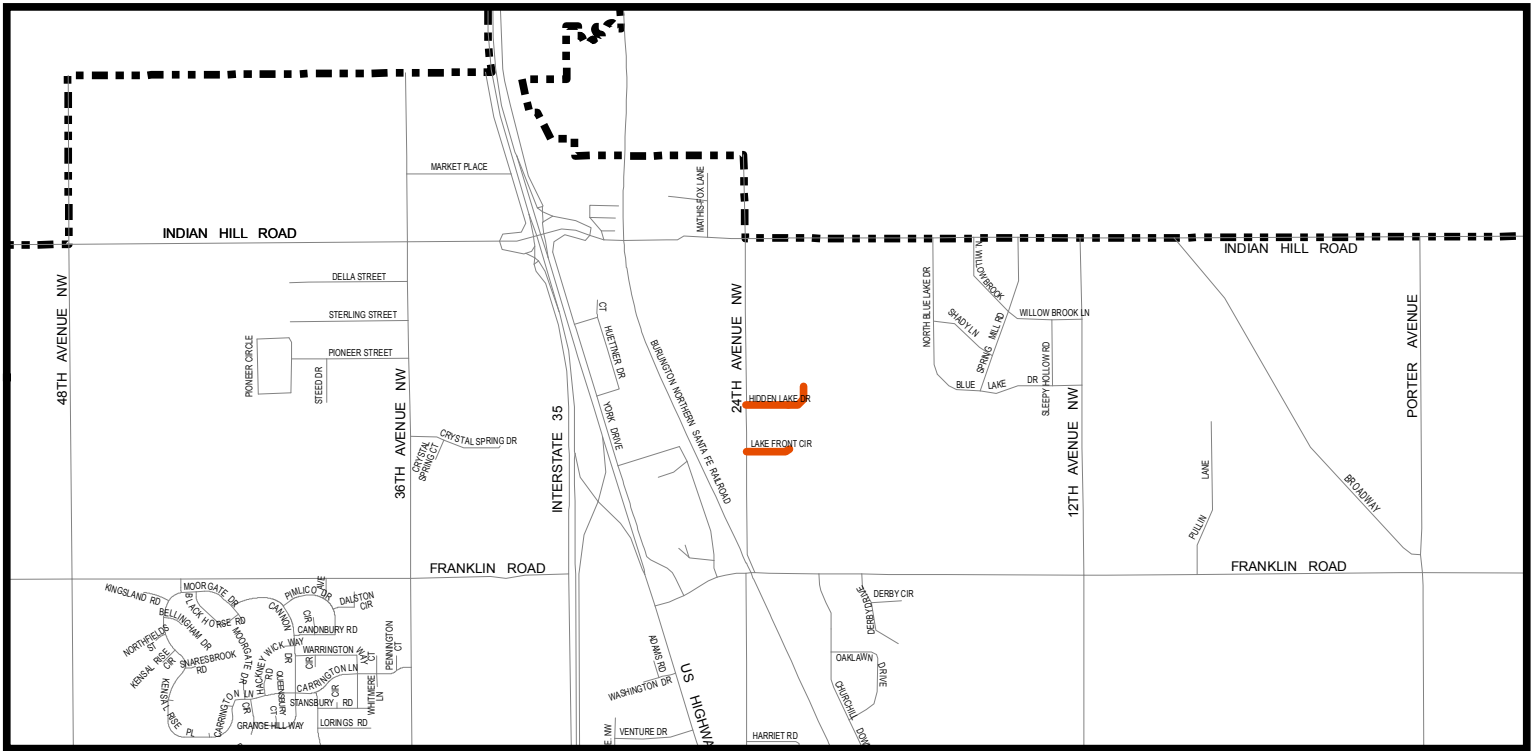

City of Norman Urban Asphalt Bond Projects

March 2010 Election

Map Produced by the City of Norman
Geographic Information System.
(405) 366-5316

The City of Norman assumes no
responsibility for errors or omissions
in the information presented.