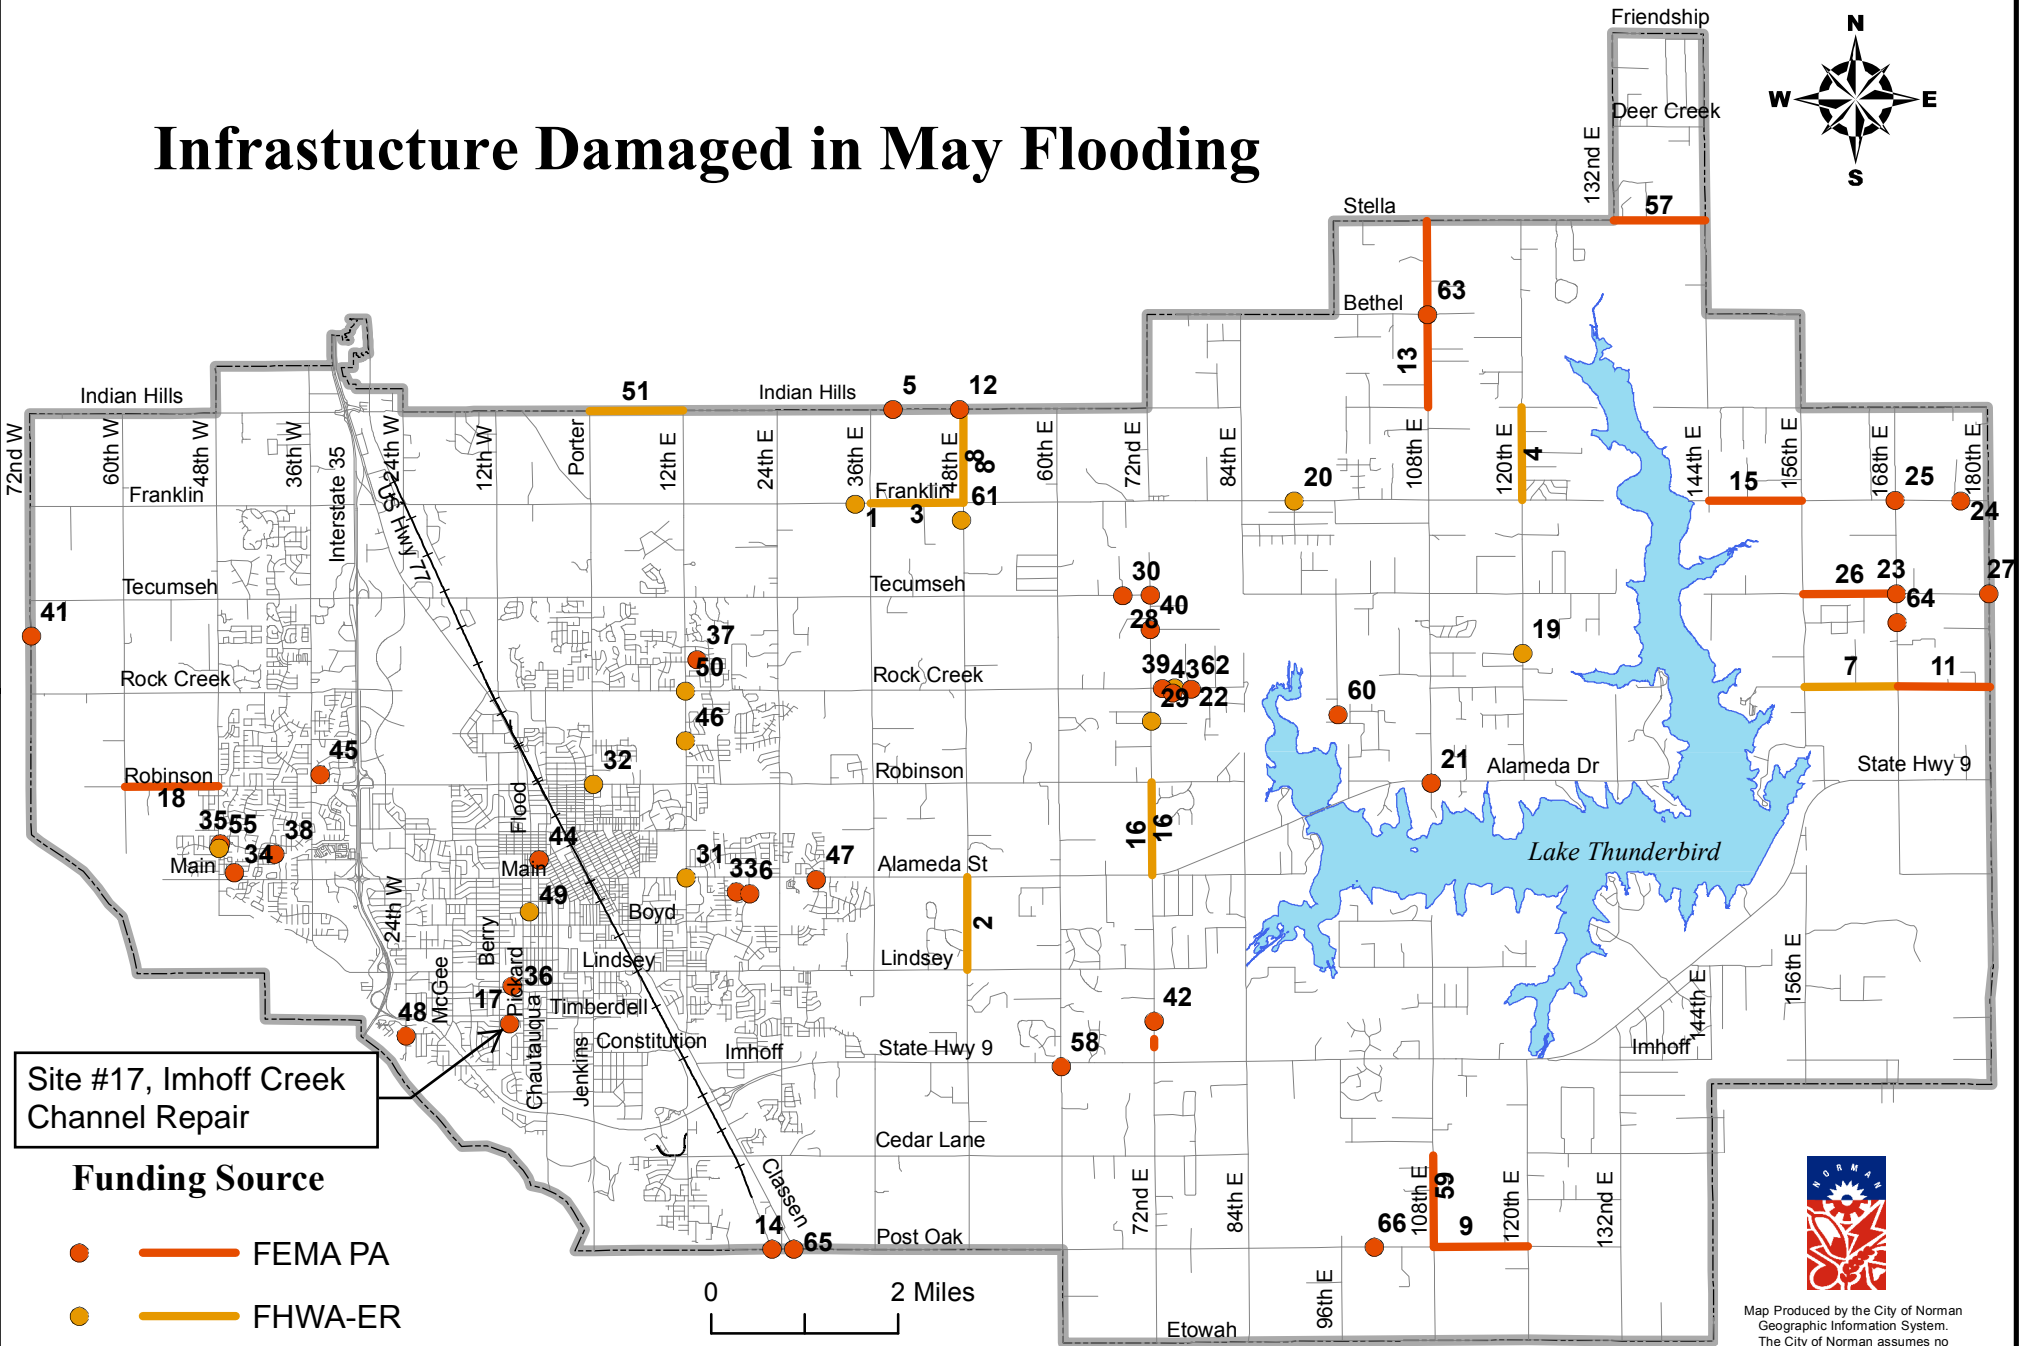

# Infrastructure Damaged in May Flooding

November 2015

Map Produced by the City of Norman  
Geographic Information System.  
The City of Norman assumes no  
responsibility for errors or omissions  
in the information presented.