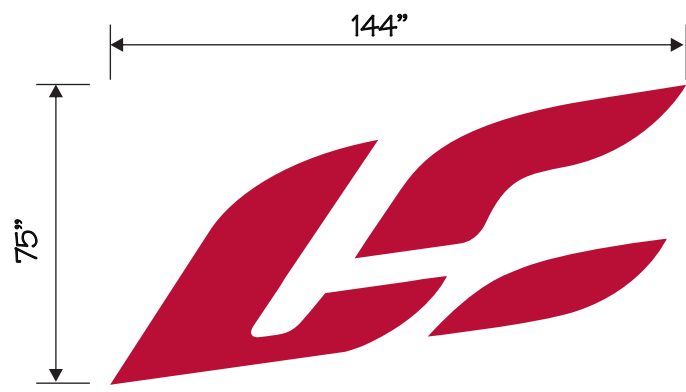

DESCRIPTION

ONE NEW MONUMENT WITH
ROUTED FACES & PLEX BACKING.
PAINTED BLACK CABINET WITH
TEXTURED POLE COVER.

INTERNALLY ILLUMINATED WITH
WHITE LEDS.

SET ON TWO NEW SQUARE STEEL
POLES SET IN CONCRETE.

CLIENT LIFE.CHURCH
JOB NORMAN, OK.

SALESMAN BRIAN ELLIOTT
SCALE 1/2" = 1'
DESIGNER REX-2016

APPROVAL

DESCRIPTION

NEW ALUM. CHANNEL LETTERS WITH WHITE PLEX FACES & RED OVERLAY ON LC FACES, BLACK PERF OVERLAY ON LETTERS. BLACK PAINTED RETURNS & BLACK TRIMCAP ON CHANNEL LETTERS. RED PAINTED RETURNS AND RED TRIMCAP ON LC LOGO. INTERNALLY ILLUMINATED WITH WHITE LEDS.

LIFE KIDS CHANNEL CAN TO HAVE A LEXAN FACE & DIGITAL PRINT. PURPLE TRIMCAP & RETURN. INTERNALLY ILLUMINATED WITH WHITE TD-3 USLEDs.

ONE 12" FCO 1/4" ALUM. ADDRESS

CLIENT LIFE.CHURCH
JOB NORMAN, OK.

SALESMAN BRIAN ELLIOTT
SCALE 1/4" = 1'
DESIGNER REX-2016

APPROVAL

FRONT ELEVATION
SCALE 1/16" = 1'

REAR ELEVATION
SCALE 1/16" = 1'

EAST SIDE ELEVATION
SCALE 1/16" = 1'