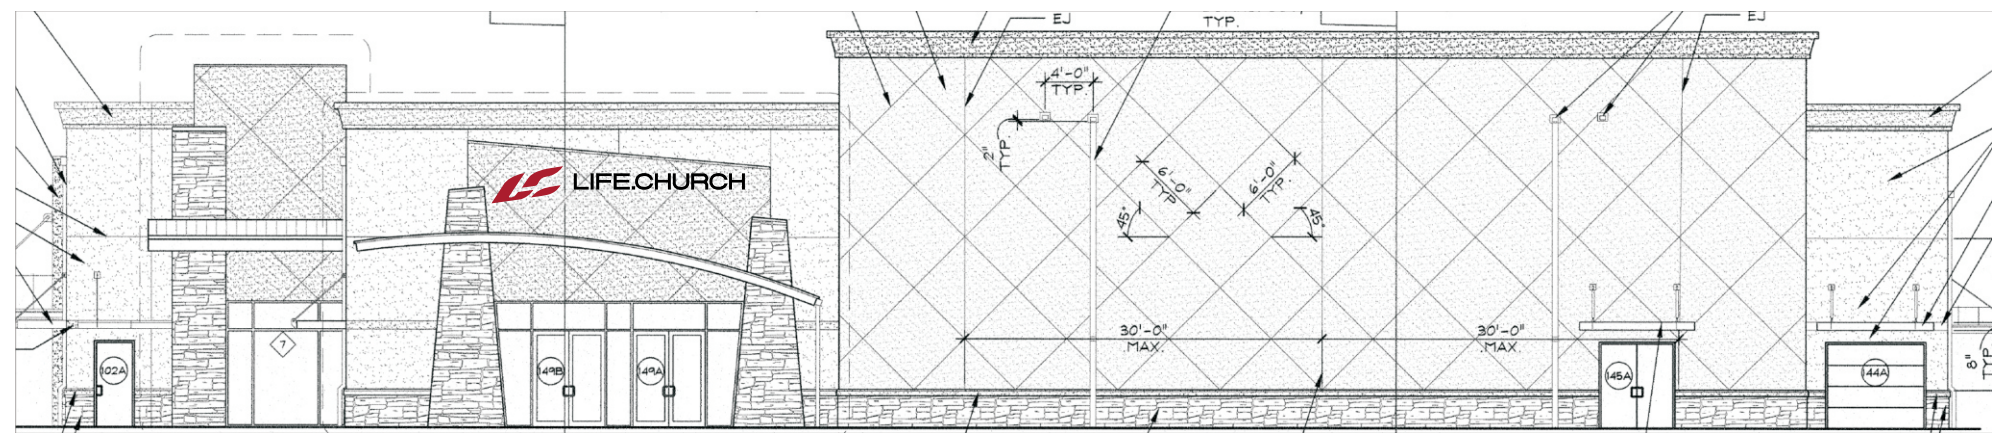

DESCRIPTION

ONE NEW MONUMENT WITH
ROUTED FACES & PLEX BACKING.
PAINTED BLACK CABINET WITH
TEXTURED POLE COVER.

INTERNALLY ILLUMINATED WITH
WHITE LEDS.

SET ON TWO NEW SQUARE STEEL
POLES SET IN CONCRETE.

CLIENT LIFE.CHURCH
JOB NORMAN, OK.

APPROVAL

FRONT ELEVATION
SCALE 1/16" = 1'

REAR ELEVATION
SCALE 1/16" = 1'

EAST SIDE ELEVATION
SCALE 1/16" = 1'