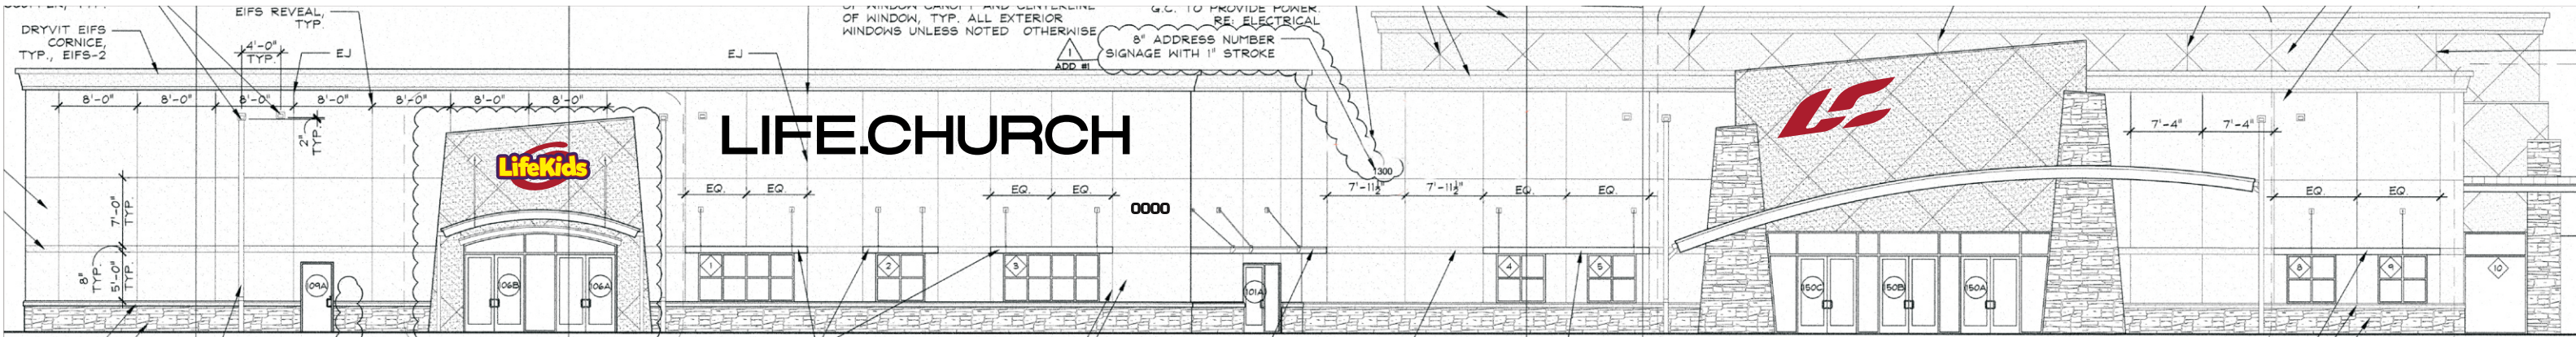

DESCRIPTION

ONE NEW MONUMENT WITH
ROUTED FACES & PLEX BACKING.
PAINTED BLACK CABINET WITH
TEXTURED POLE COVER.

INTERNALLY ILLUMINATED WITH
WHITE LEDS.

SET ON TWO NEW SQUARE STEEL
POLES SET IN CONCRETE.

CLIENT LIFE.CHURCH
JOB NORMAN, OK.

LIFE KIDS CHANNEL CAN TO HAVE A LEXAN FACE & DIGITAL PRINT. PURPLE TRIMCAP & RETURN. INTERNALLY ILLUMINATED WITH WHITE TD-3 USLEDs.

ONE 12" FCO 1/4" ALUM. ADDRESS

CLIENT LIFE.CHURCH
JOB NORMAN, OK.

SALESMAN BRIAN ELLIOTT
SCALE 1/4" = 1'
DESIGNER REX-2016

APPROVAL

FRONT ELEVATION
SCALE 1/16" = 1'

REAR ELEVATION
SCALE 1/16" = 1'

EAST SIDE ELEVATION
SCALE 1/16" = 1'