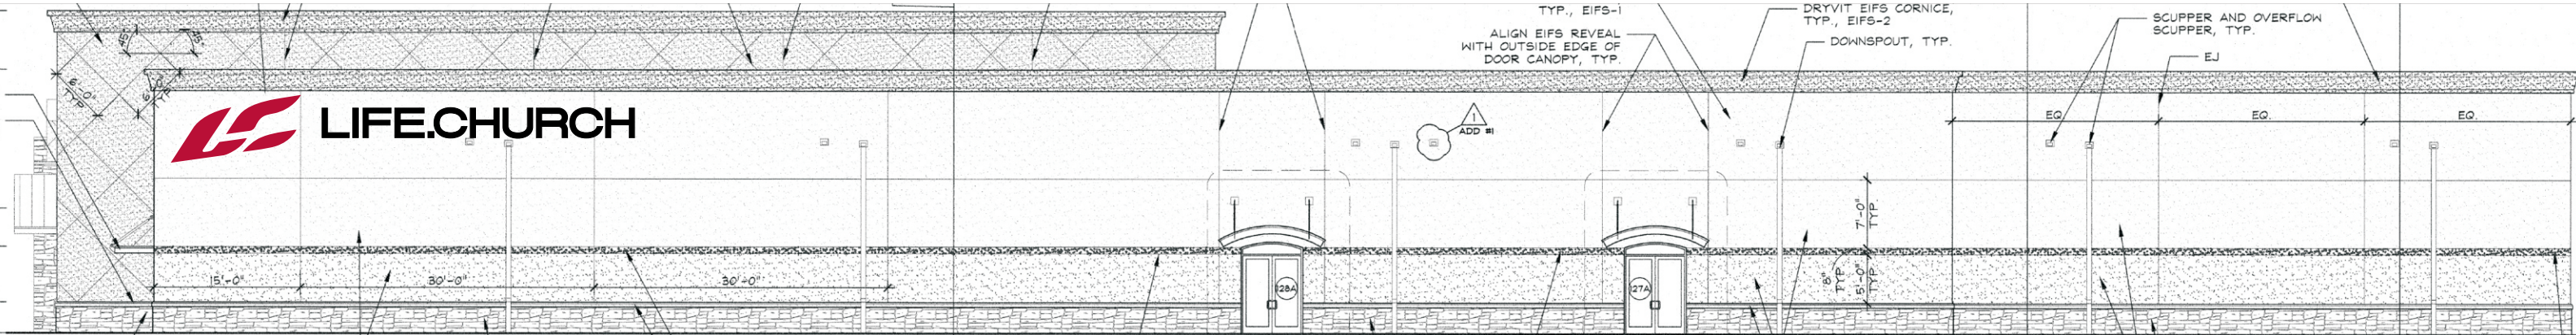

DESCRIPTION

ONE NEW MONUMENT WITH
ROUTED FACES & PLEX BACKING.
PAINTED BLACK CABINET WITH
TEXTURED POLE COVER.

INTERNALLY ILLUMINATED WITH
WHITE LEDS.

SET ON TWO NEW SQUARE STEEL
POLES SET IN CONCRETE.

CLIENT LIFE.CHURCH
JOB NORMAN, OK.

LIFE KIDS CHANNEL CAN TO HAVE A LEXAN FACE & DIGITAL PRINT. PURPLE TRIMCAP & RETURN. INTERNALLY ILLUMINATED WITH WHITE TD-3 USLEDs.

ONE 12" FCO 1/4" ALUM. ADDRESS

CLIENT LIFE.CHURCH
JOB NORMAN, OK.

SALESMAN BRIAN ELLIOTT
SCALE 1/4" = 1'
DESIGNER REX-2016

APPROVAL

FRONT ELEVATION
SCALE 1/16" = 1'

REAR ELEVATION
SCALE 1/16" = 1'

EAST SIDE ELEVATION
SCALE 1/16" = 1'