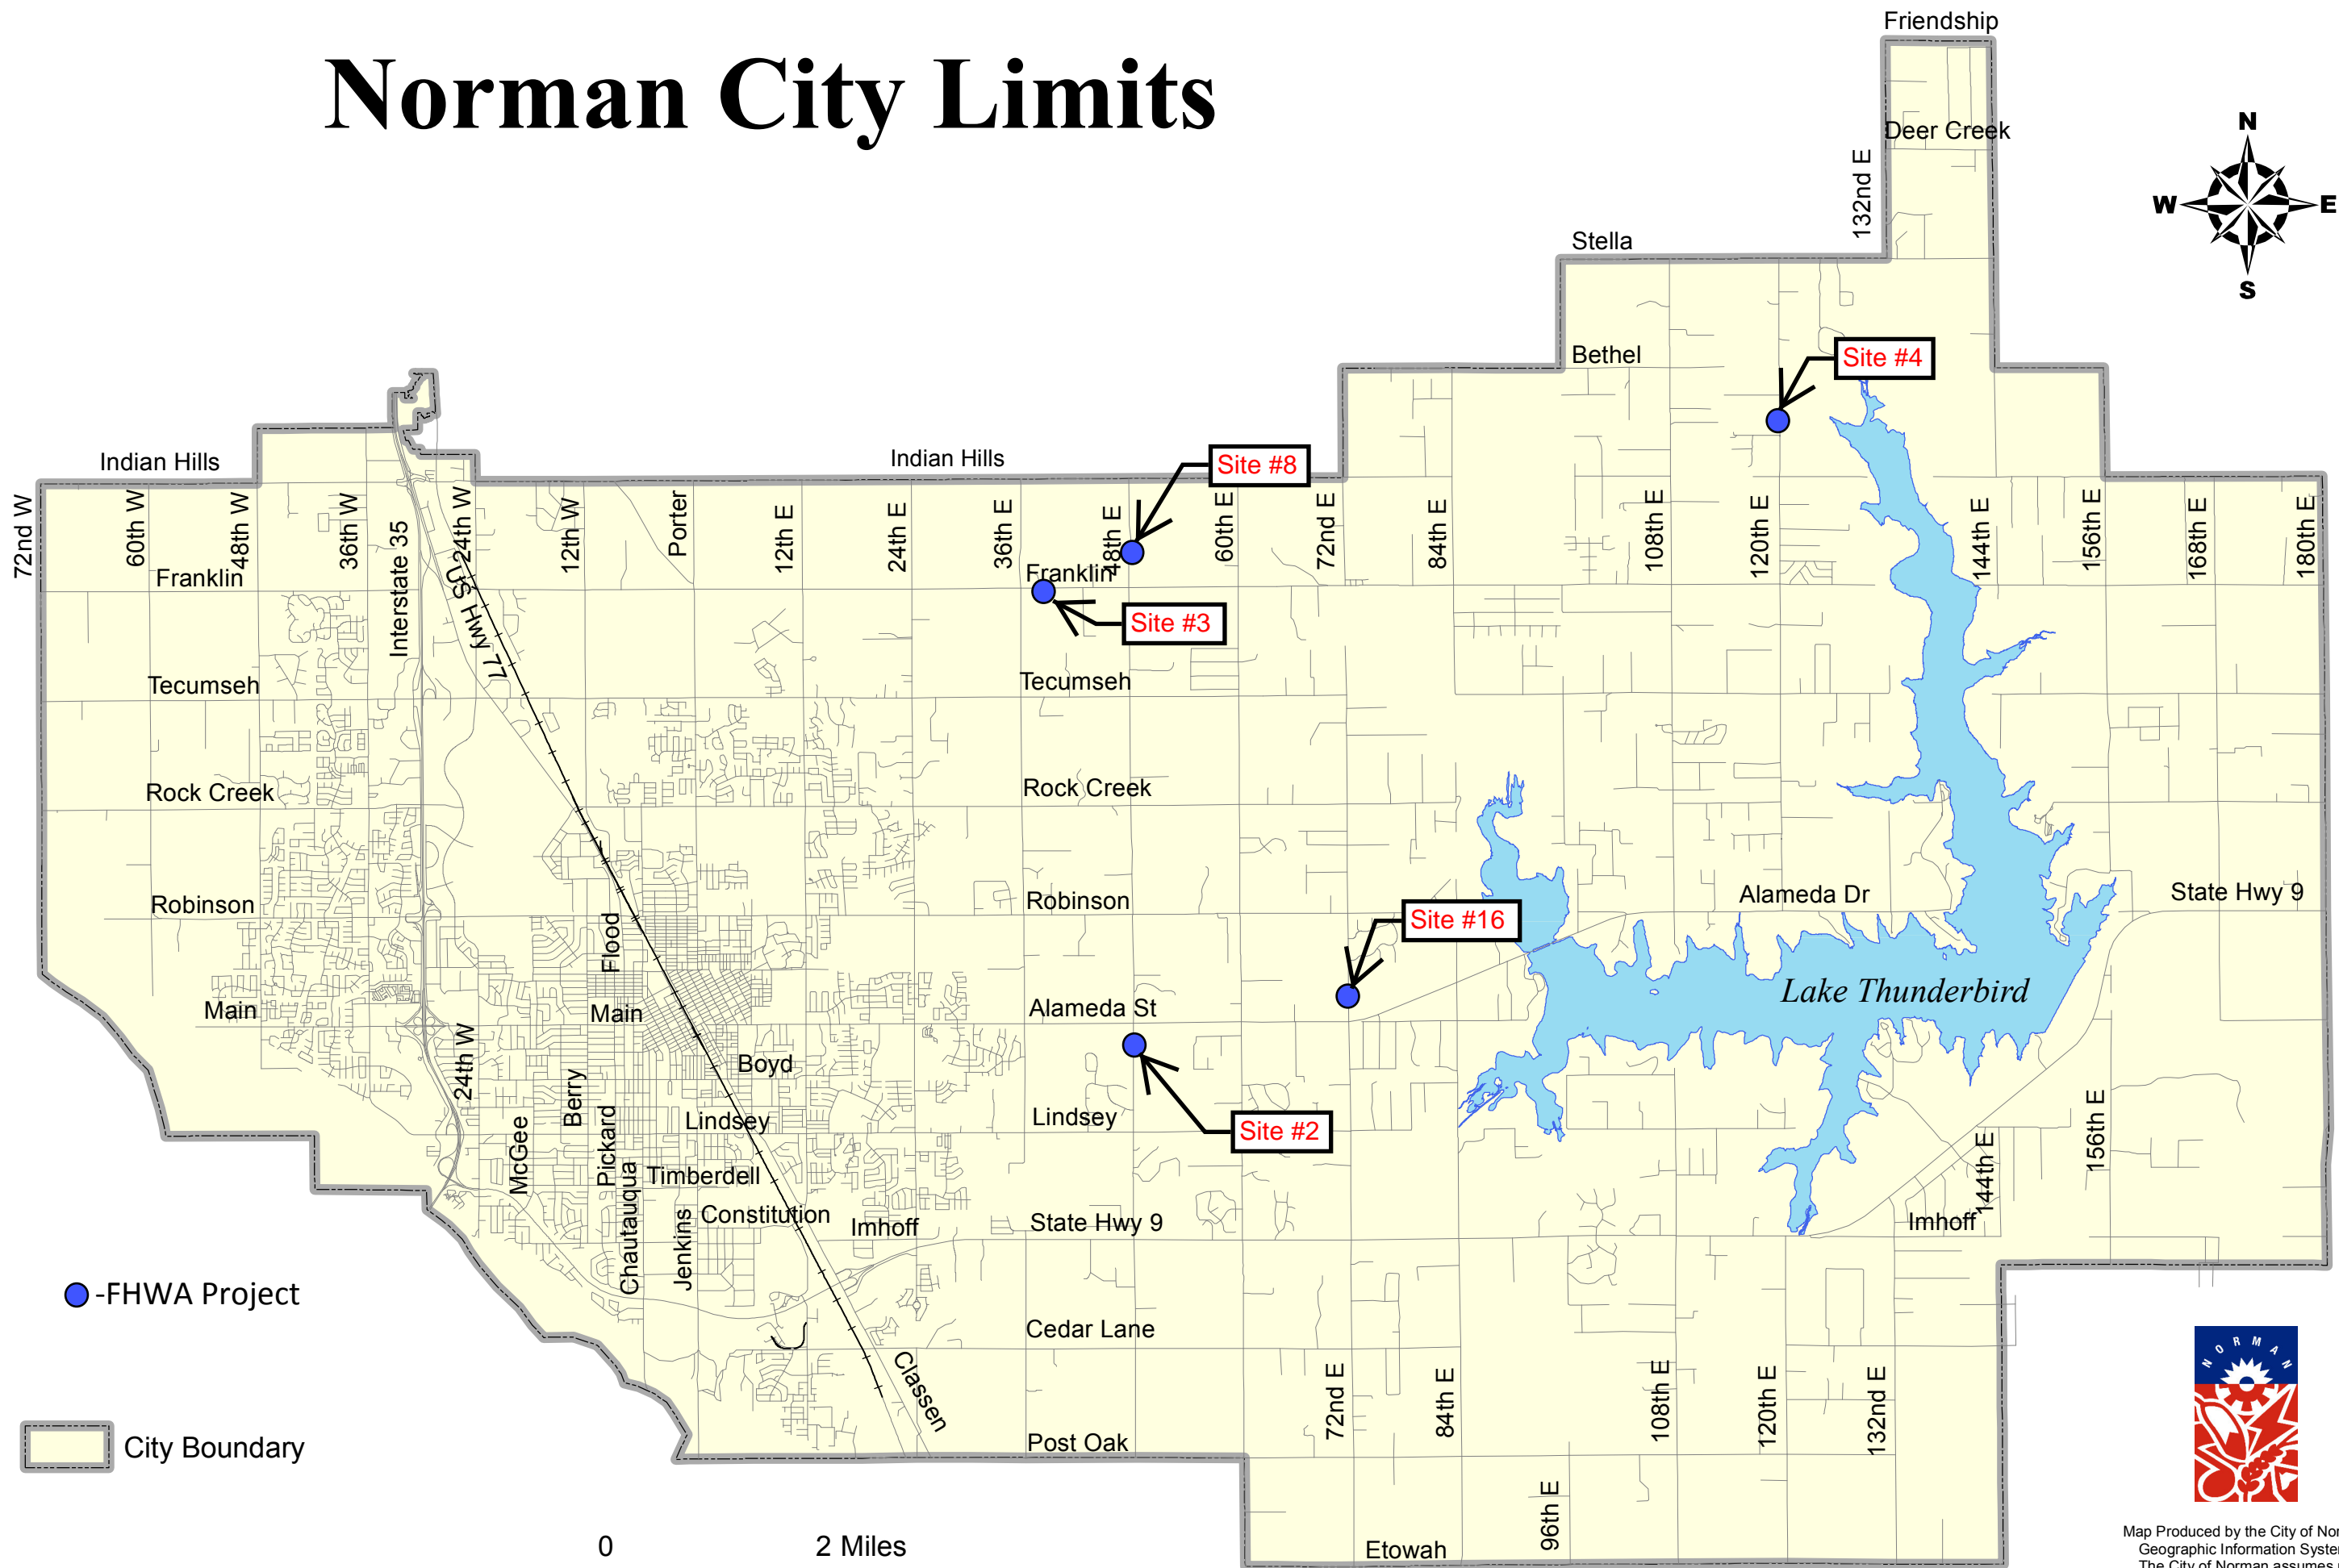

Norman City Limits

● -FHWA Project

▭ City Boundary

0 2 Miles

Map Produced by the City of Norman Geographic Information System. The City of Norman assumes no responsibility for errors or omissions in the information presented.