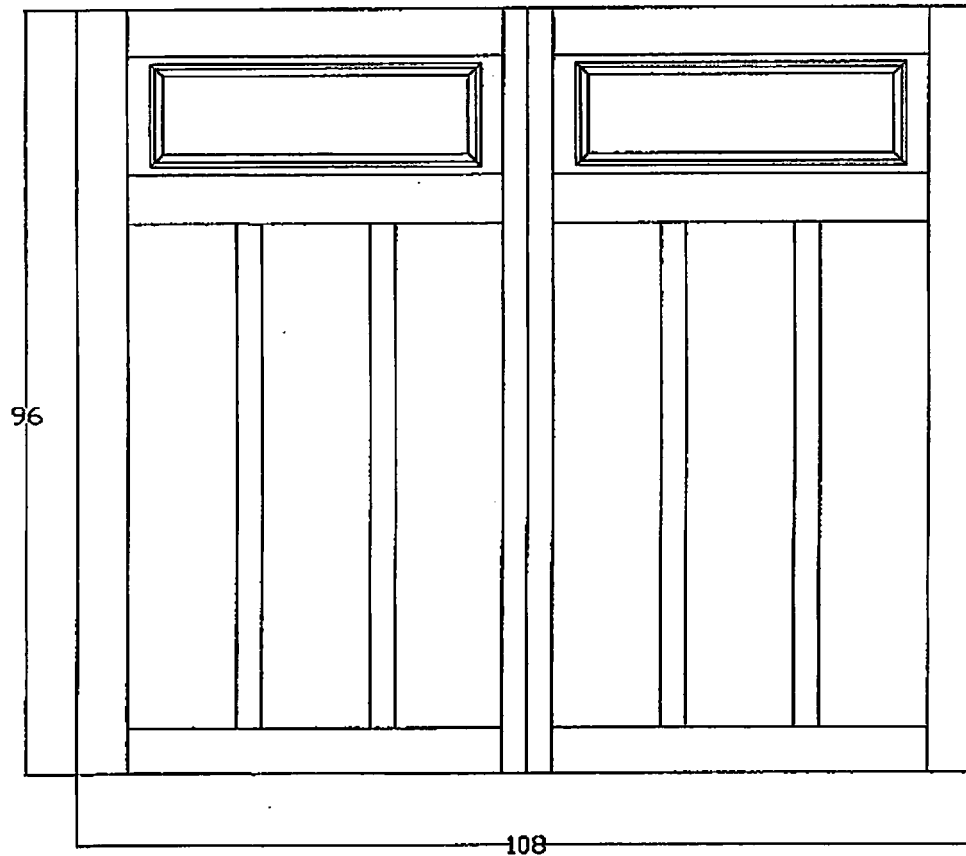

Center to Center Locations: 54"

Door Color: Trim Color:

Note: If the above drawing is not correct please mark and send back to customer service. If the above drawing is correct please sign below and send back to customer service.

Approved By: / /

Mid-America Door Company
1001 West Hartford Ave. Ponca City, OK 74601

Drawn By: Eric	Customer:
date: 06/19/08	W.D.#
	Job Name:
	Drawing# AS09080D-stl rev 0

WINDOWS

Sherwood (available in 2 or 4 panels)

10-Pane Stockton (avail. in 2 or 4)

Stockford (avail. in 2 or 4 panels)

SINGLE DOOR MODELS

Model A

Model B

Model C

Model D

Model E