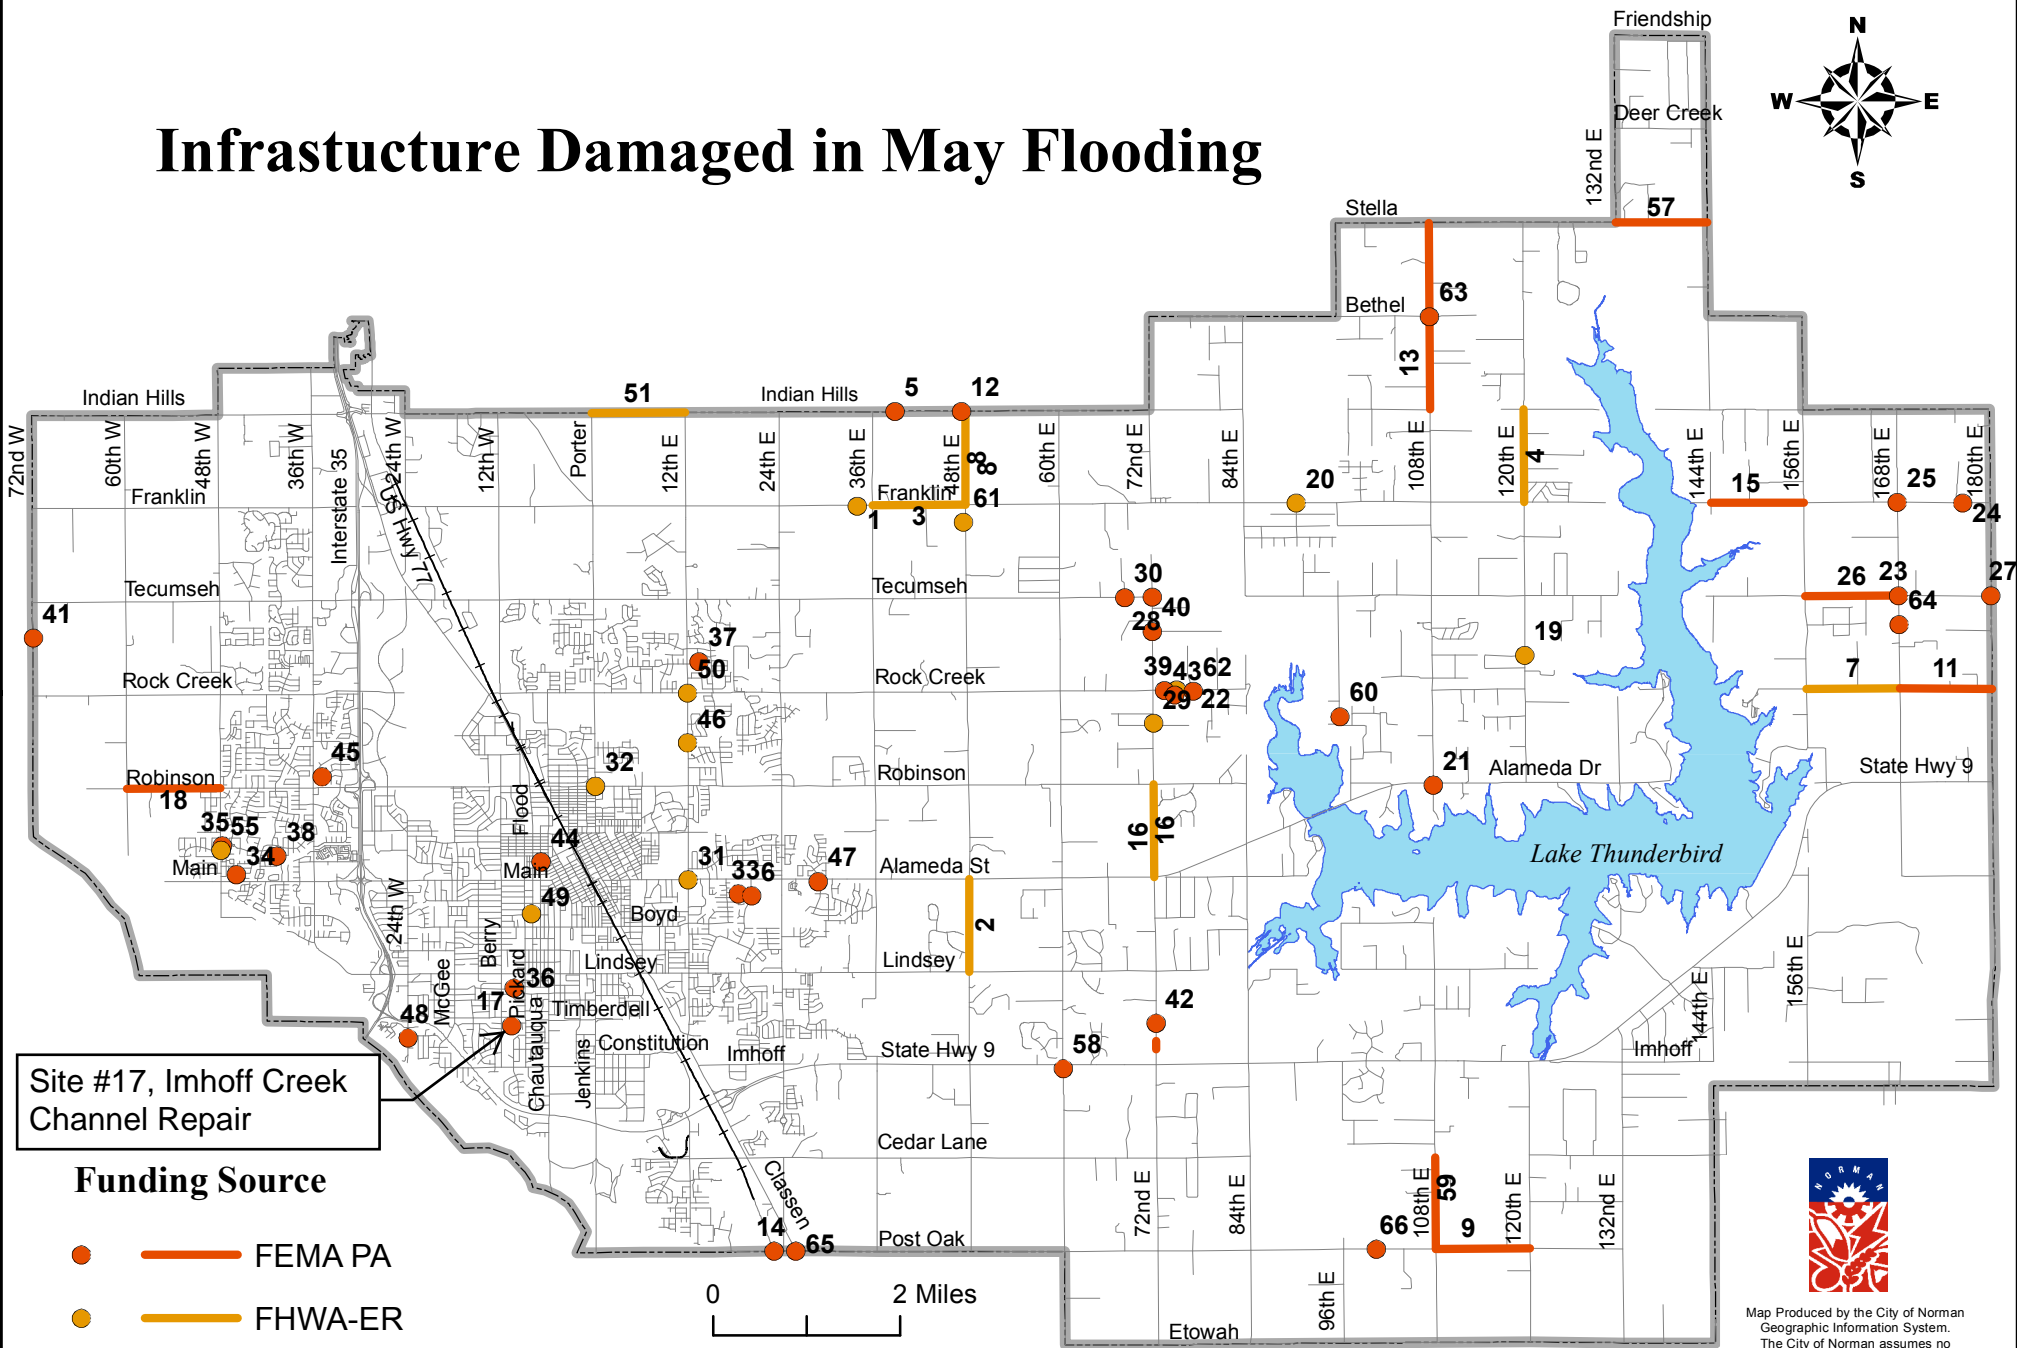

Infrastructure Damaged in May Flooding

November 2015

Map Produced by the City of Norman Geographic Information System. The City of Norman assumes no responsibility for errors or omissions in the information presented.