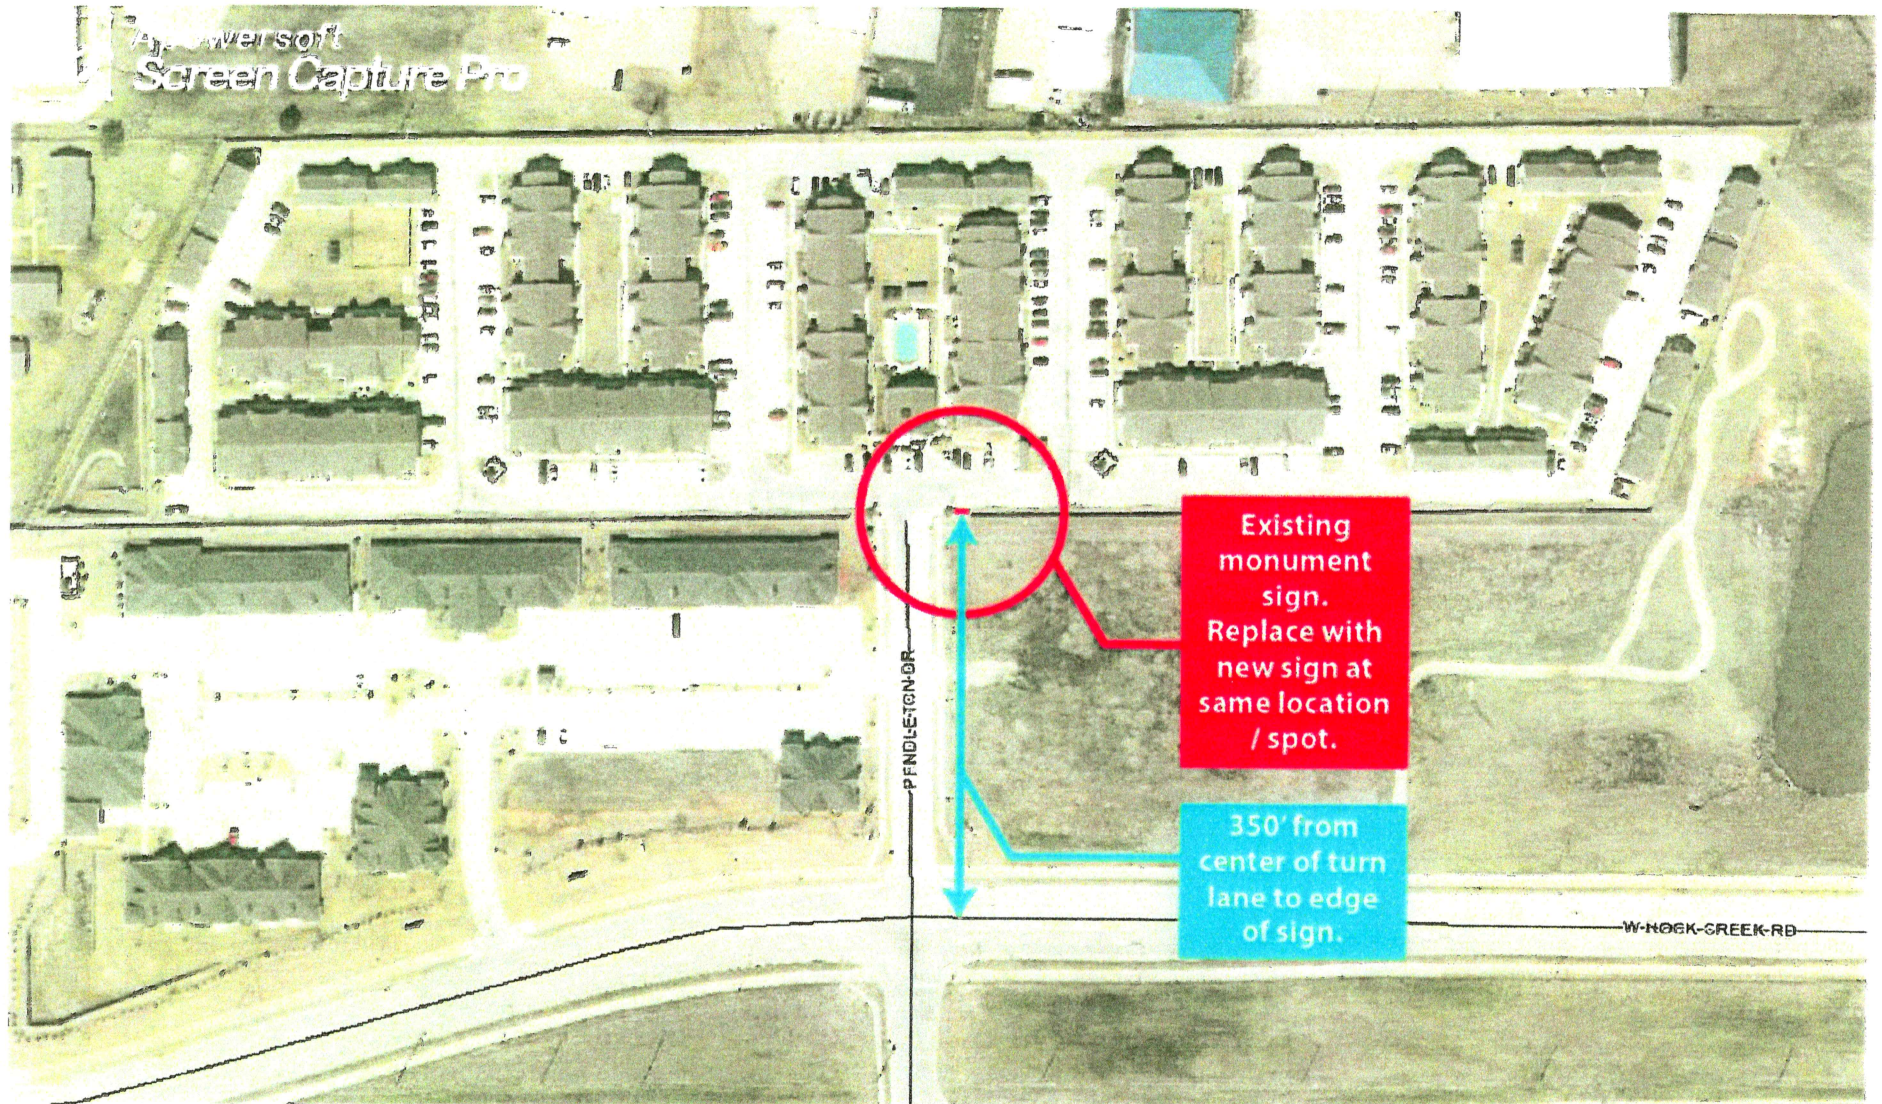

LEGACY TRAIL APARTMENTS SIGN LOCATION

2501 PENDLETON DR.
NORMAN, OK 73072

LEGACY TRAIL APARTMENTS
SIGN LOCATION

2501 PENDLETON DR.
NORMAN, OK 73072

24.5' From curb to edge of sign.

Existing monument sign. Replace with new sign at same location / spot.

350' from center of turn lane to edge of sign.

LEGACY TRAIL APARTMENTS
SIGN LOCATION

2501 PENDLETON DR.
NORMAN, OK 73072

EXISTING SIGN

PROPOSED NEW SIGN