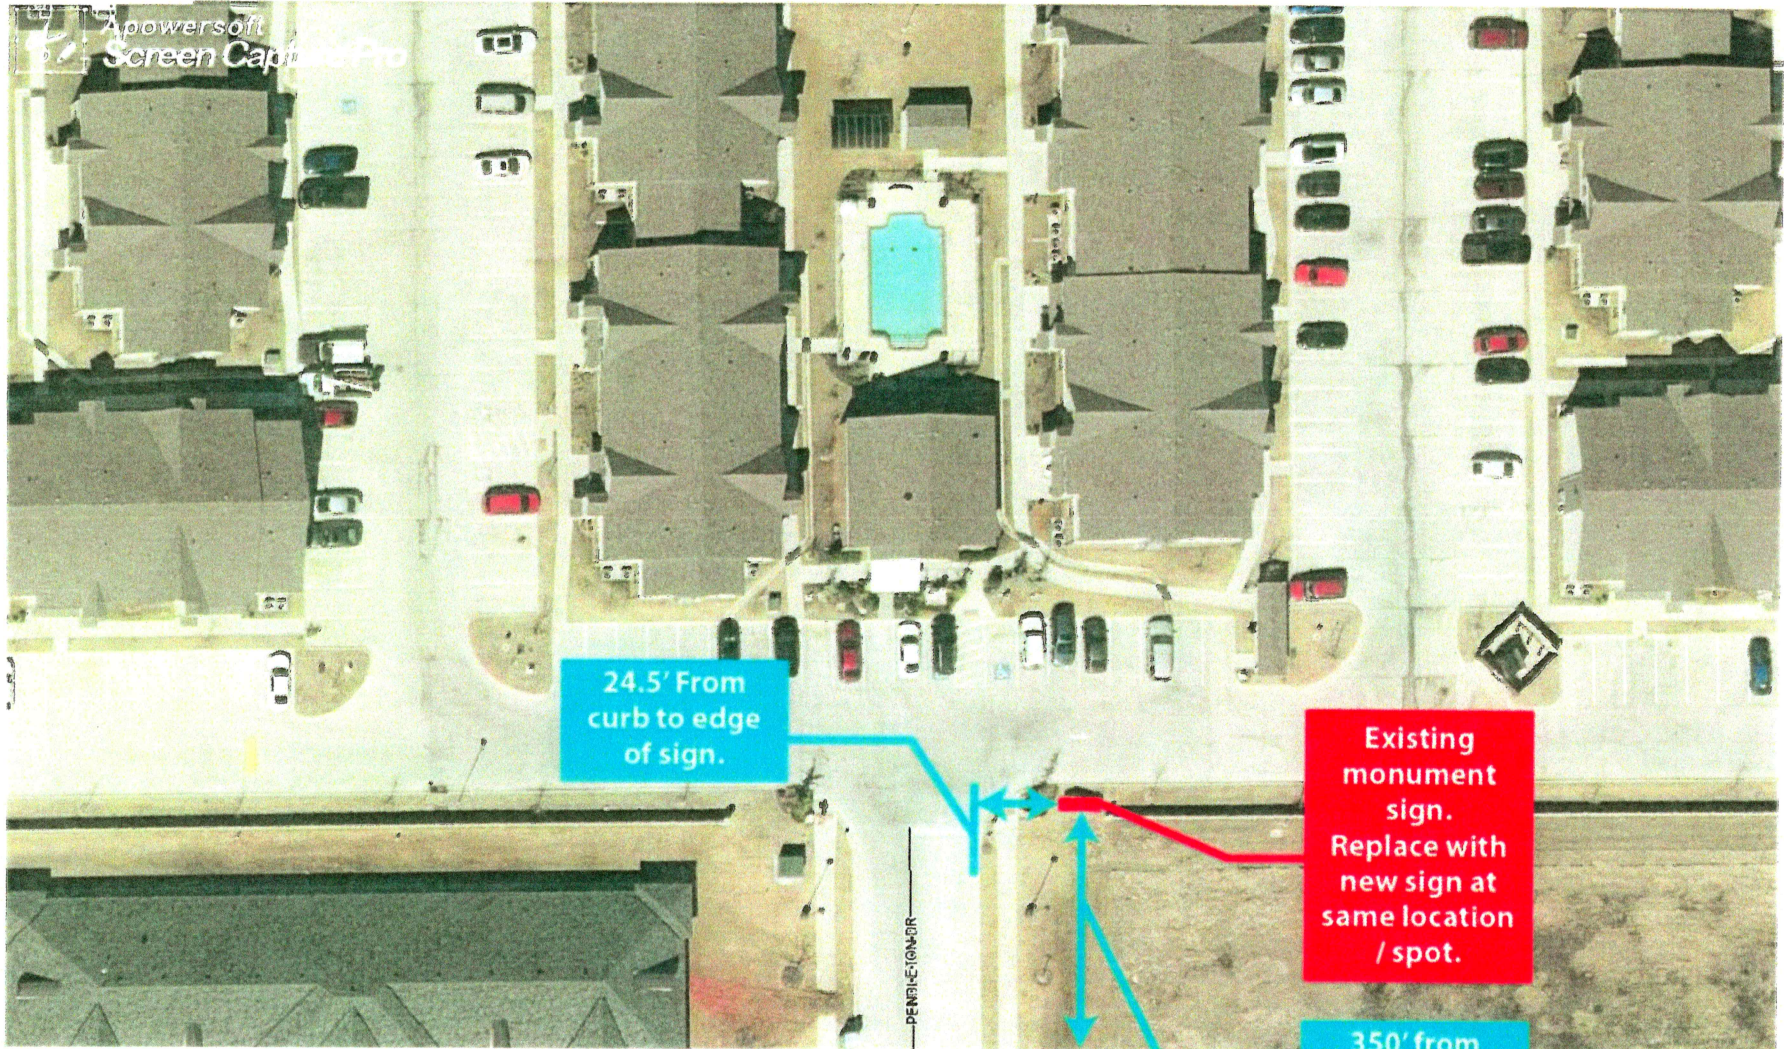

LEGACY TRAIL APARTMENTS SIGN LOCATION

2501 PENDLETON DR.
NORMAN, OK 73072

LEGACY TRAIL APARTMENTS
SIGN LOCATION

2501 PENDLETON DR.
NORMAN, OK 73072

24.5' From curb to edge of sign.

Existing monument sign. Replace with new sign at same location / spot.

350' from center of turn lane to edge of sign.

LEGACY TRAIL APARTMENTS
SIGN LOCATION

2501 PENDLETON DR.
NORMAN, OK 73072

EXISTING SIGN

PROPOSED NEW SIGN