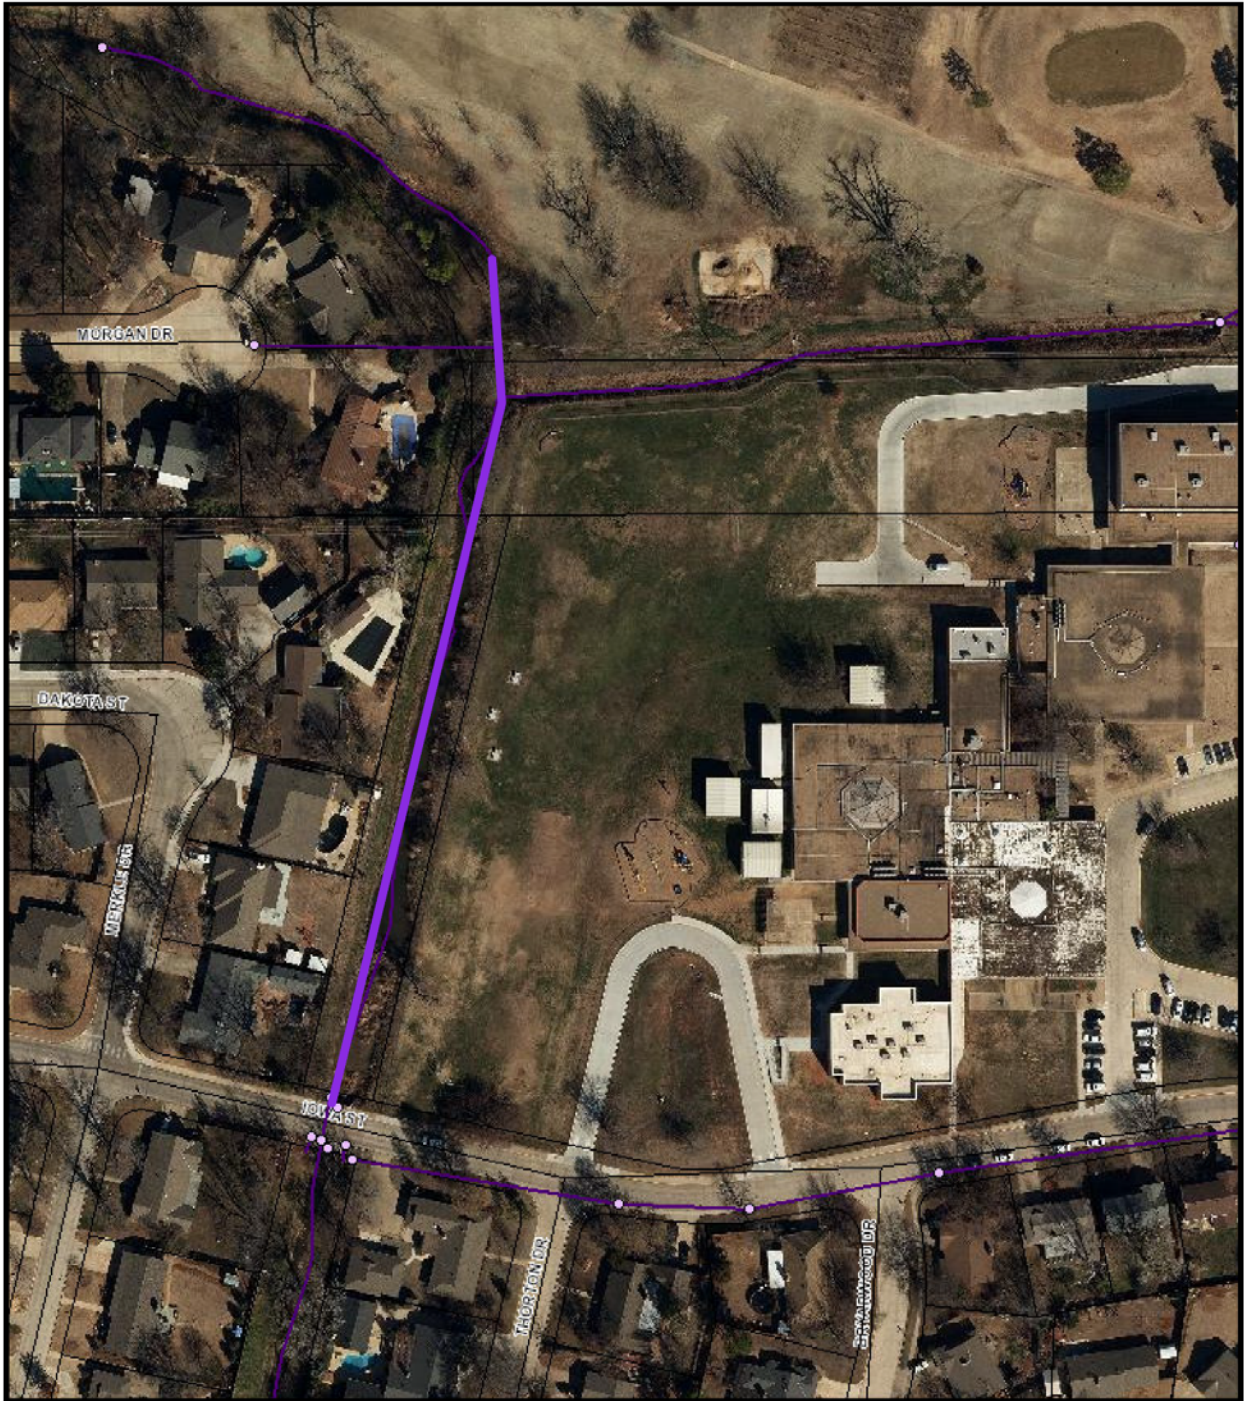

# Attachment 3

## Merkle Creek near Cleveland Elementary

August 12, 2016

Map Produced by the City of Norman Geographic Information System Online Mapping Service.

The City of Norman assumes no responsibility for errors or omissions in the information presented.