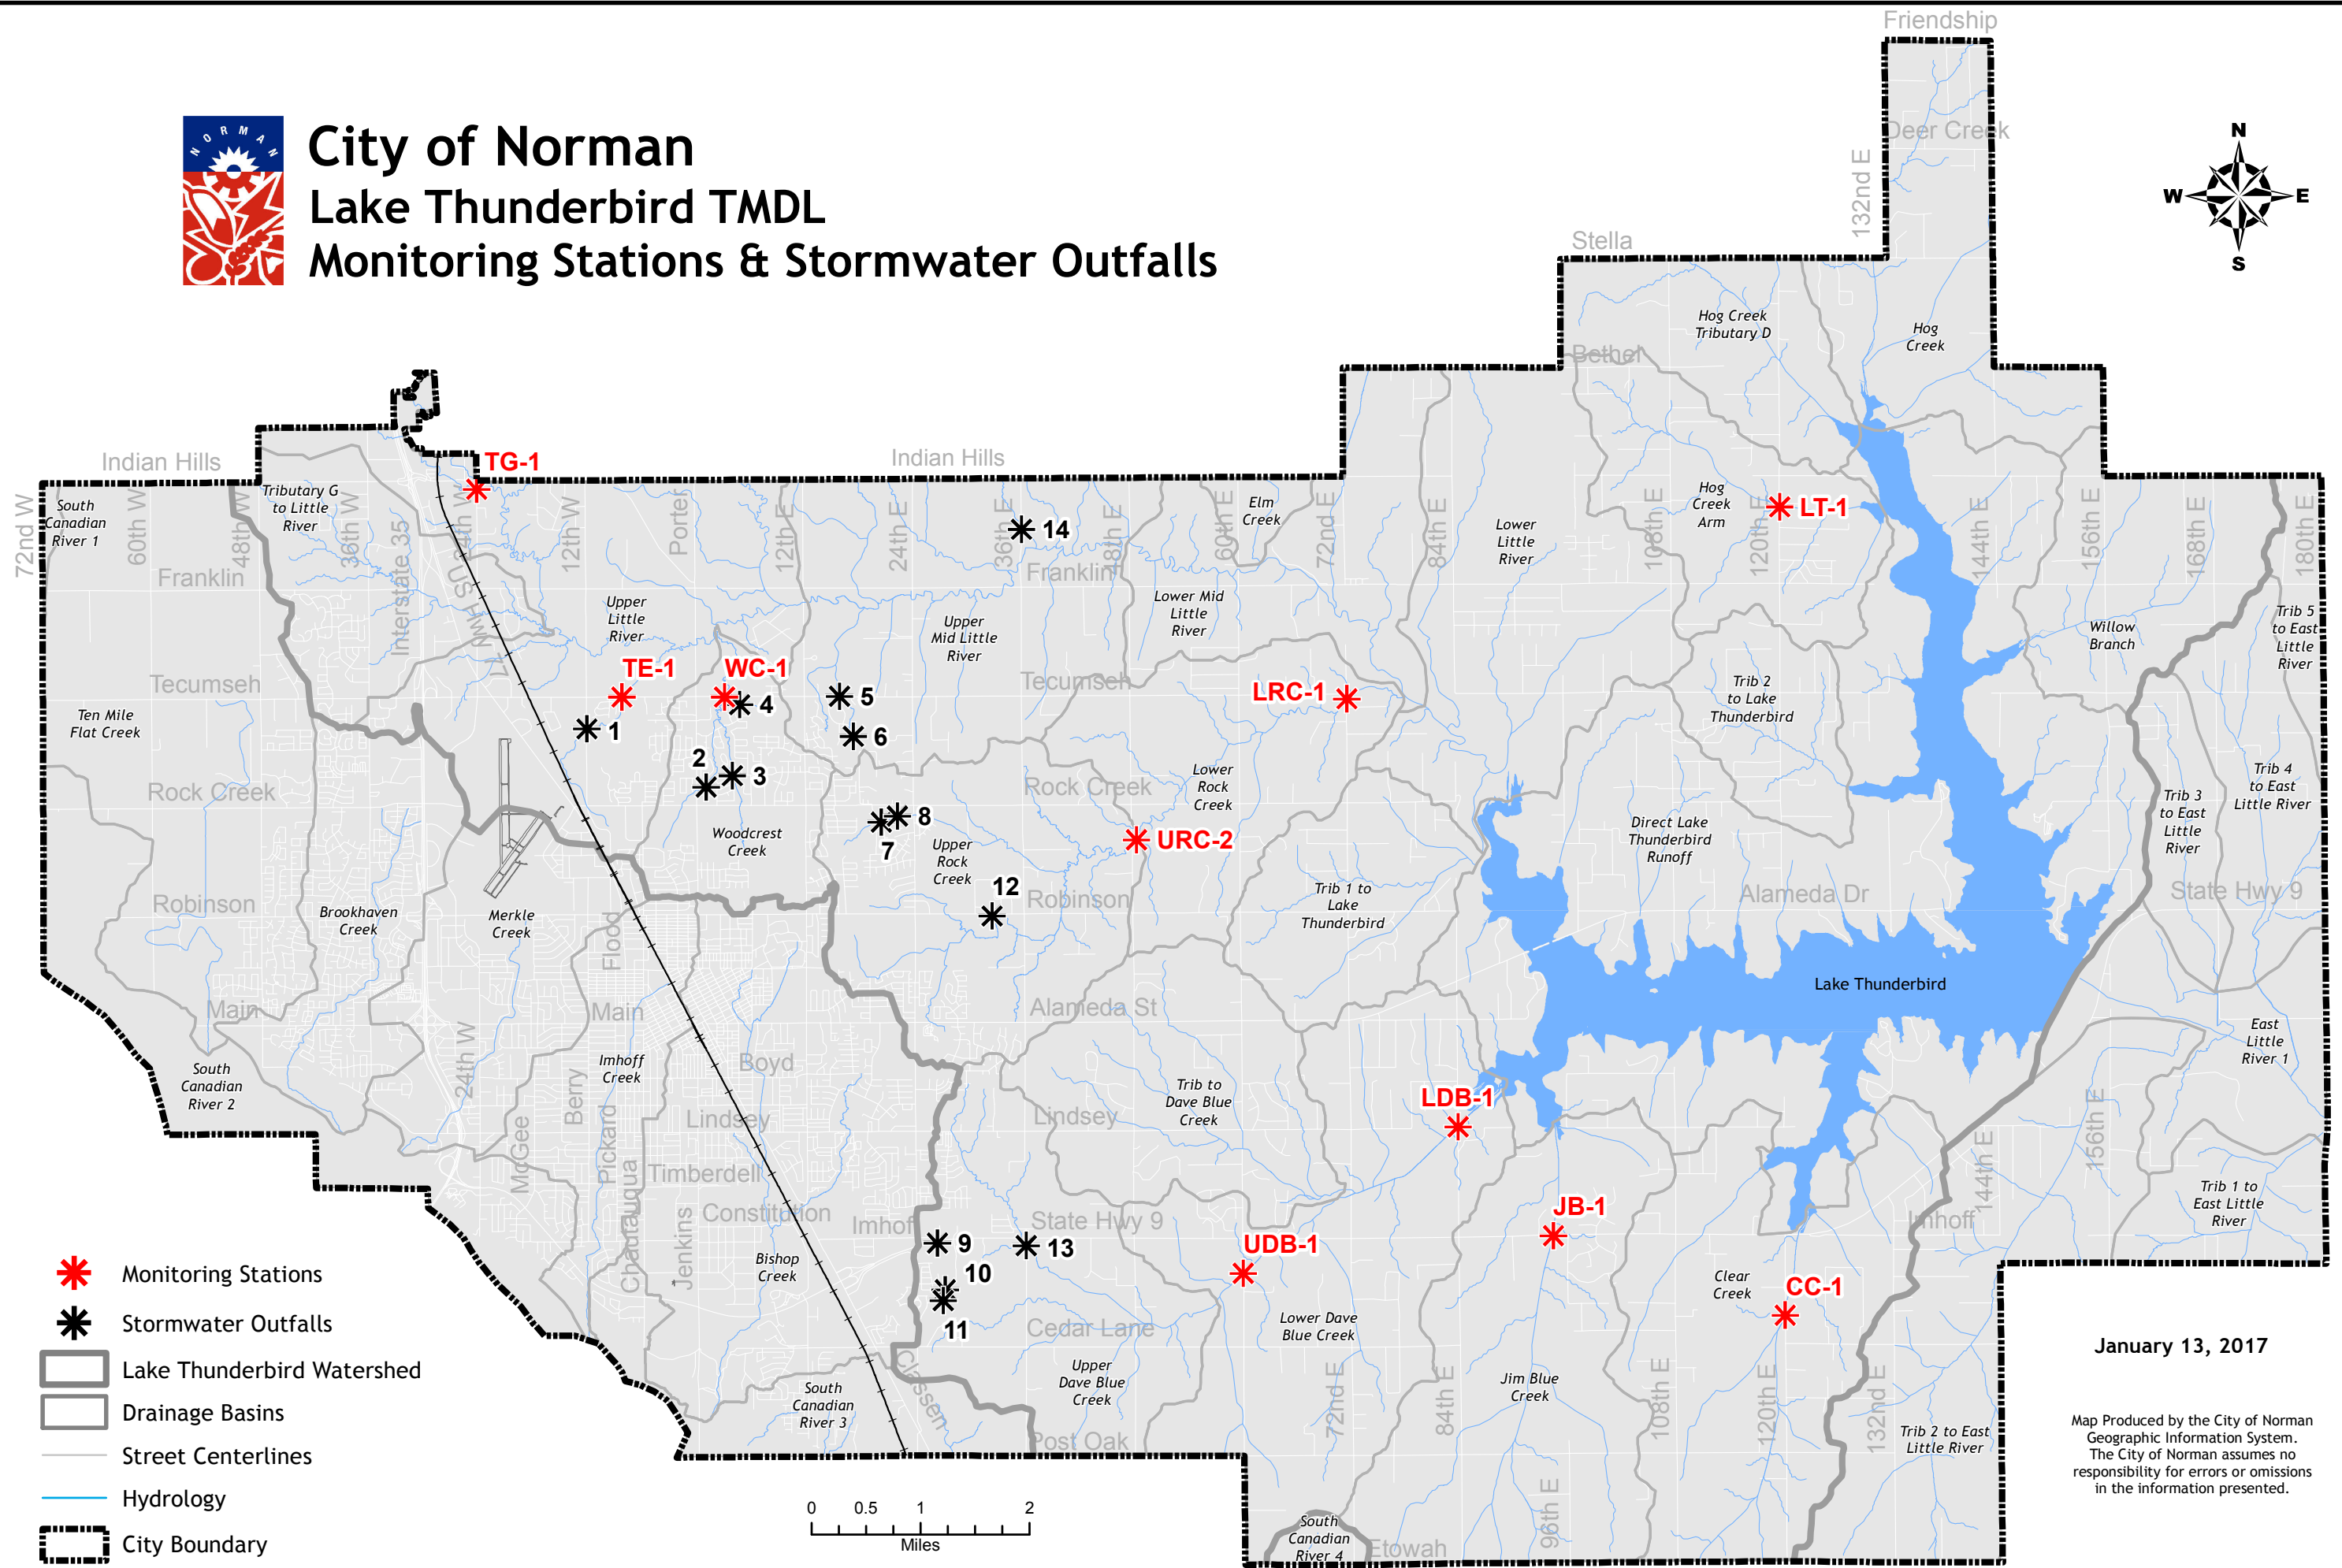

# City of Norman

## Lake Thunderbird TMDL

### Monitoring Stations & Stormwater Outfalls

-  Monitoring Stations
-  Stormwater Outfalls
-  Lake Thunderbird Watershed
-  Drainage Basins
-  Street Centerlines
-  Hydrology
-  City Boundary

January 13, 2017