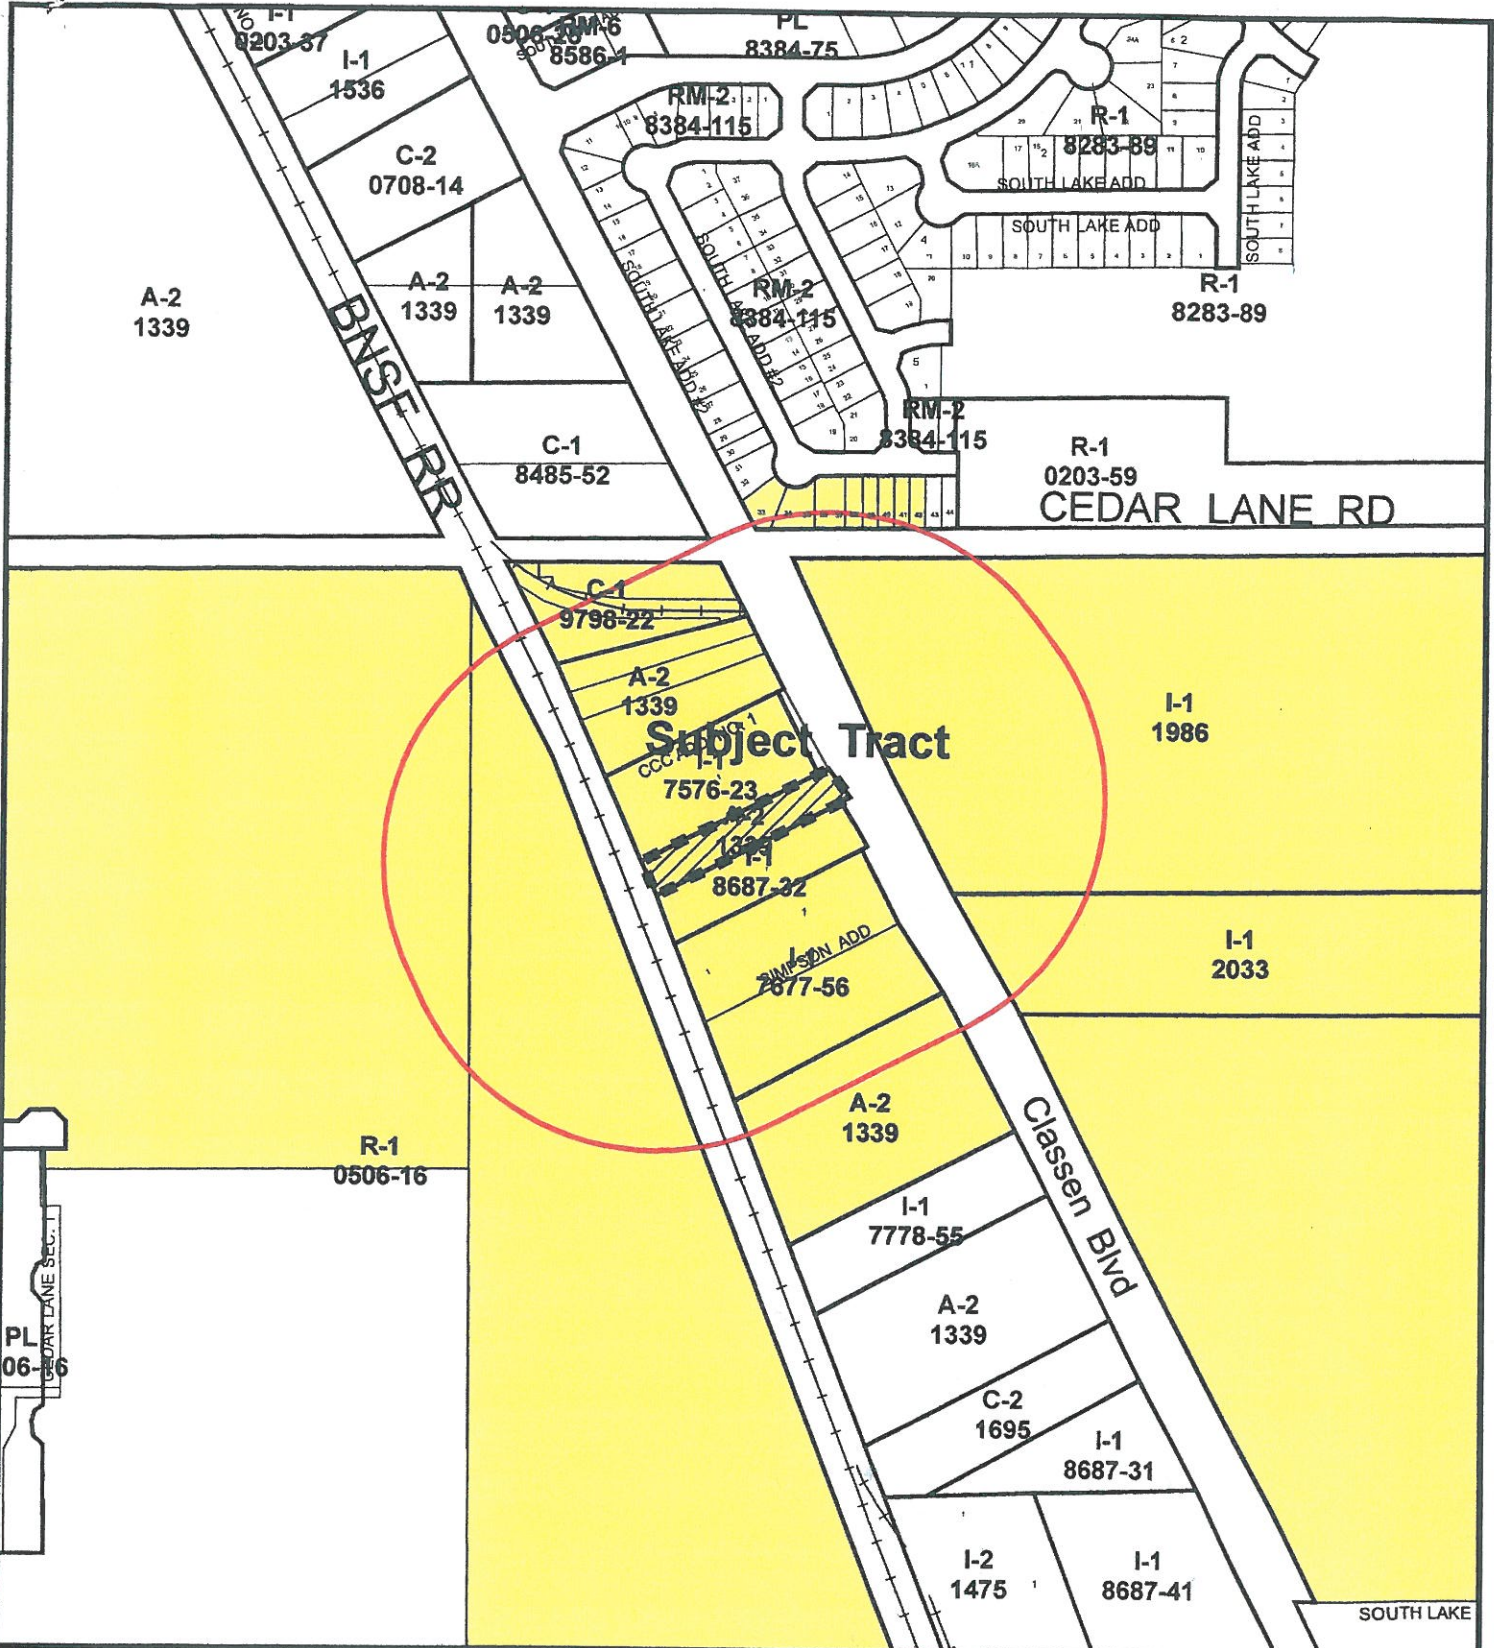

Attachment #4

# Radius Map

550ft. Radius

Map Produced by the City of Norman  
 Geographic Information System.  
 (405) 366-5316  
 The City of Norman assumes no  
 responsibility for errors or omissions  
 in the information presented.

-  Subject Tract
-  Radius
-  Parcels
-  Notification Area

September 27, 2012