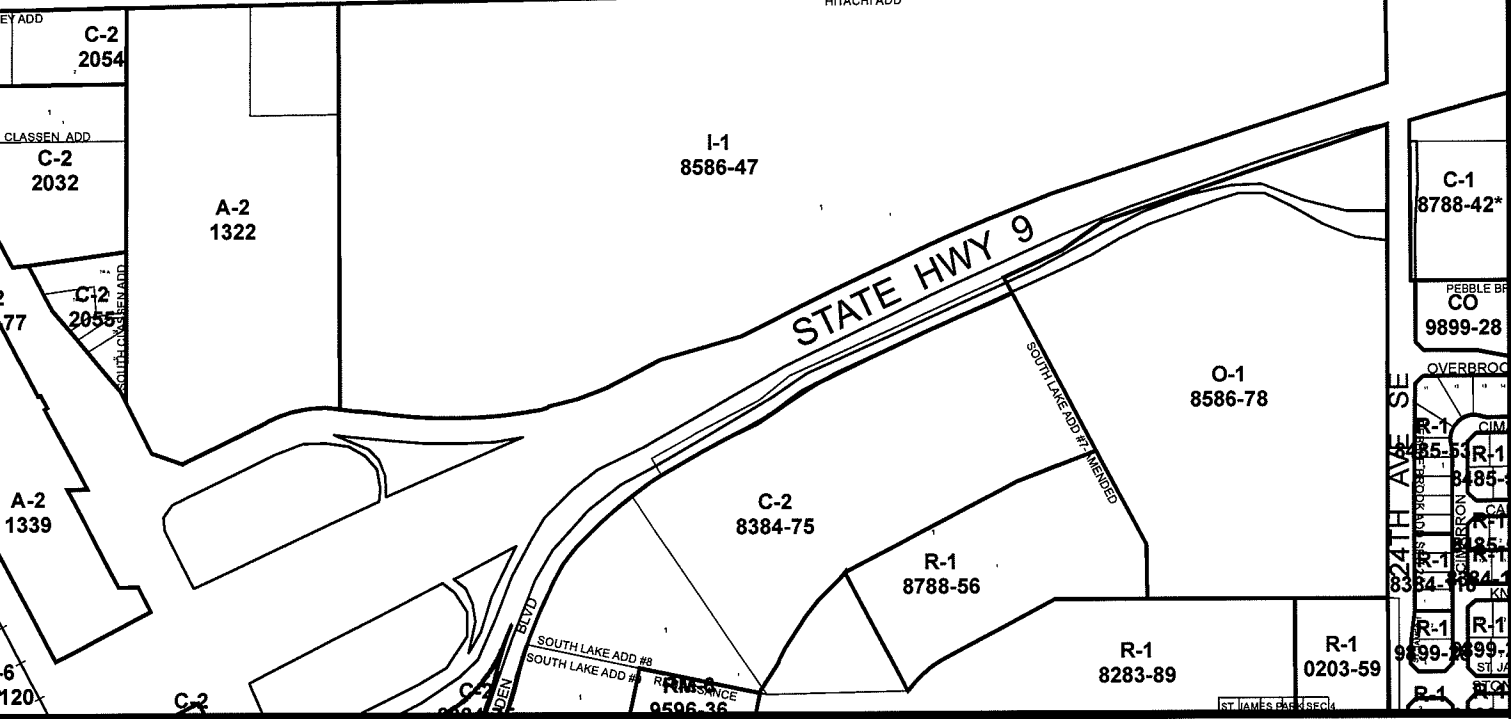

Subject Tract

CO 7677-43

Location Map

Map Produced by the City of Norman
 Geographic Information System.
 (405) 366-5316
 The City of Norman assumes no
 responsibility for errors or omissions
 in the information presented.

January 5, 2012
 0 300 600 Ft.

 Subject Tract
 Zoning